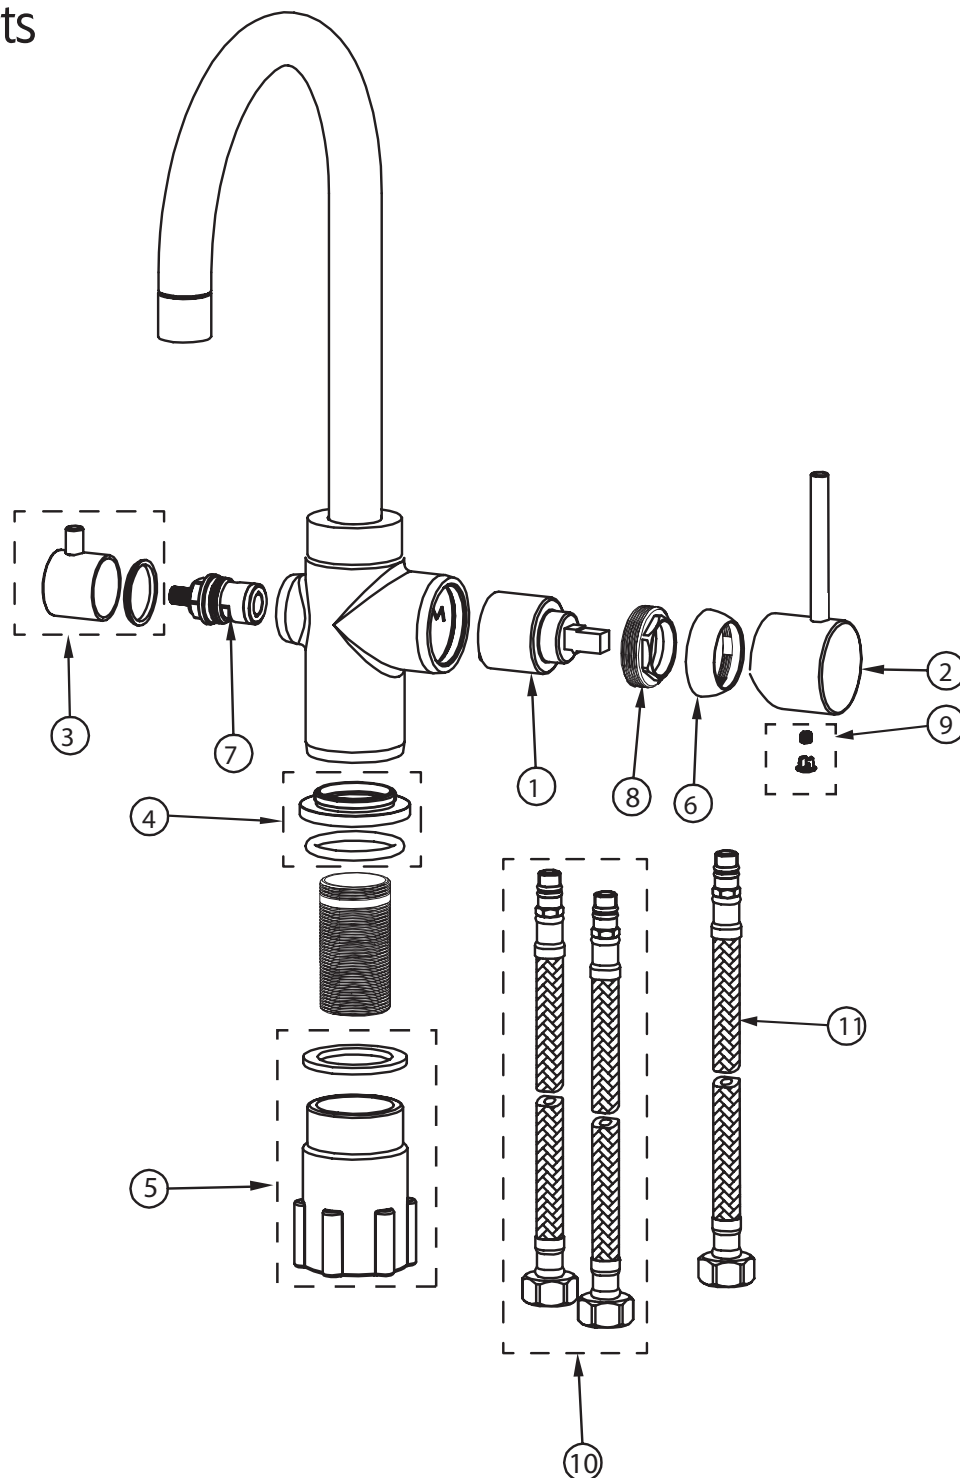

Hafa® Bow

Art: 1382010, 1382011, 1382012

Spare Parts

Hafa®

Hafa
Svarvaregatan 5, Box 525
SE-301 80 Halmstad
SWEDEN

Garanti/Warranty.
Service, resevdelar/spare-parts
Sweden: Tel: +46 (0)35 15 44 75
Norway: Tel: +47 69 31 02 30
Finland: Puh: 0207 43 50 00

www.hafa.se
www.hafa.dk
www.hafabad.no
www.hafa.se
www.hafabathroom.ru
www.hafa.eu

E-mail:
service@hafa.se
service@hafabad.no