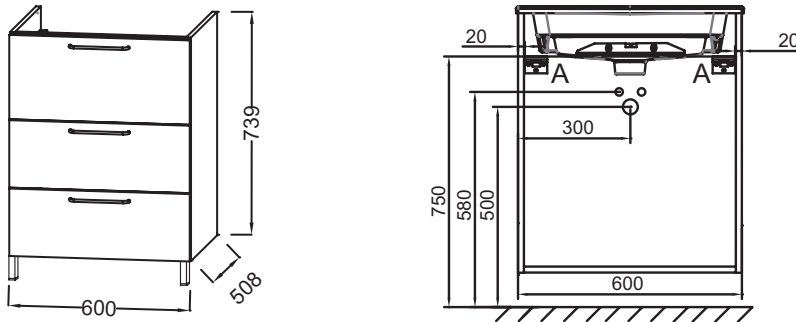

EB2530-R7

Collection: ODÉON RIVE GAUCHE

Finish*:

Main features:

Features

- DIMENSIONS: 60 x 50.80 x 73.90 cm
- MATERIAL: Lacquer or melamine
- NORMS AND REGULATION: NF
- VERSION: Bronze handle
- HANDLE : Attached wire handle
- FIXING: Installer selects fixings set according to wall support

- WEIGHT: 37 kg
- INSTALLATION TYPE: Wall-hung
- STORAGE TYPE: Drawer
- PRODUCT INCLUDED: Feet
- INSIDE FINISH: Grey
- ADDITIONAL INFORMATION: tap, vanity top/basin and fixings set not included

Consumer benefits

Technical drawing

Product Specification: Base unit for vanity top 60 cm, 3 drawers, bronze wire handles. EB2530-R7. Collection: ODÉON RIVE GAUCHE. DIMENSIONS: 60 x 50.80 x 73.90 cm. WEIGHT: 37 kg. MATERIAL: Lacquer or melamine. INSTALLATION TYPE: Wall-hung. NORMS AND REGULATION: NF. STORAGE TYPE: Drawer. VERSION: Bronze handle. PRODUCT INCLUDED: Feet. HANDLE : Attached wire handle. INSIDE FINISH: Grey. FIXING: Installer selects fixings set according to wall support. ADDITIONAL INFORMATION: tap, vanity top/basin and fixings set not included.