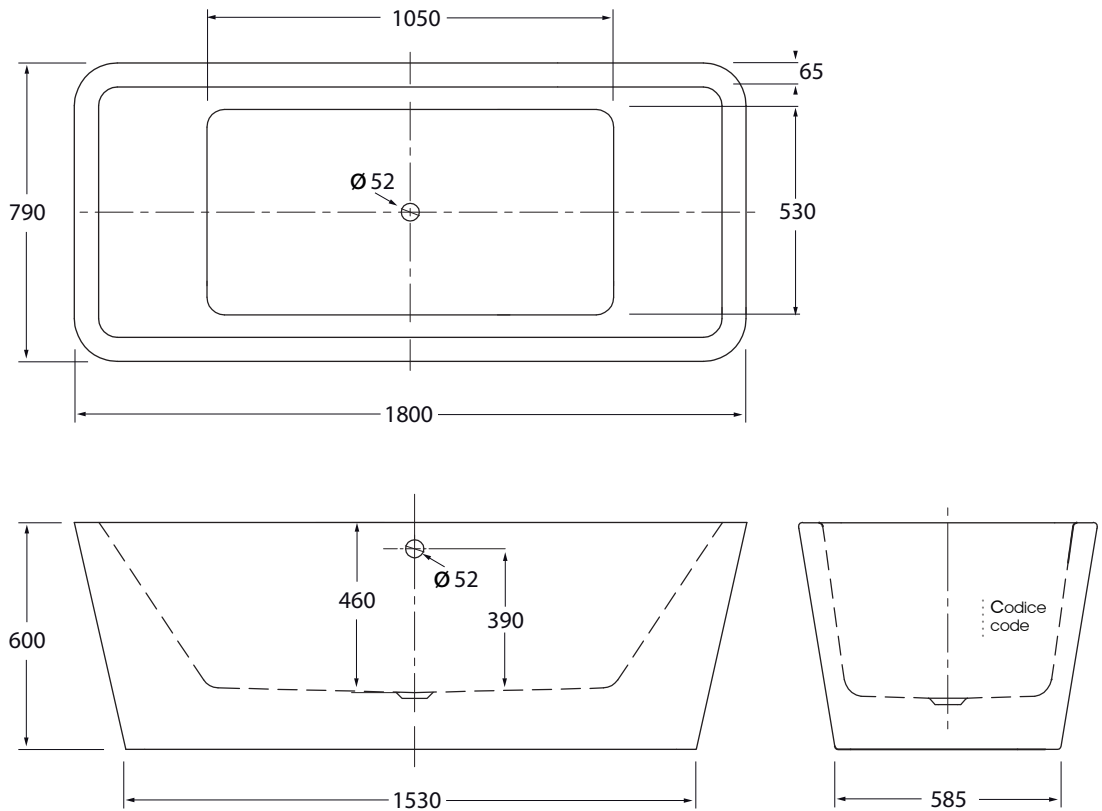

TUL 113

vasca/ bath-tubs

codice
code

Vasca da bagno 190X80 BUILD in acrilico
con rinforzo in vetro resina bianco.
Tulip One acrylic bath-tub 190X80
with fibreglass reinforcement.

bianco lucido/ shiny white

TUL 113

CM 180x79xh60

kg 54

scala/scale 1:20 dimensioni/dimensions in mm

TECHNICAL SHEET n°: 01	DESIGNER: OFFICINA AZZURRA	CODE: TUL 113	Azzurra sanitari in ceramica S.p.a. via Civita Castellana snc 01030 Castel S.Elia (VT) - ITALY Tel.+39.0761 518155 Fax.+39.0761 514560	
SHEET FORMAT: A4	ISO	REVISION: 02	SCALE: 1:20	DATE: 16/07/2019
REGULATIONS : EN 14516 / EN198 / Dop-14516				
All the measurements respect the tolerances provided by the "AZZURRA QUALITY GUIDELINES".				