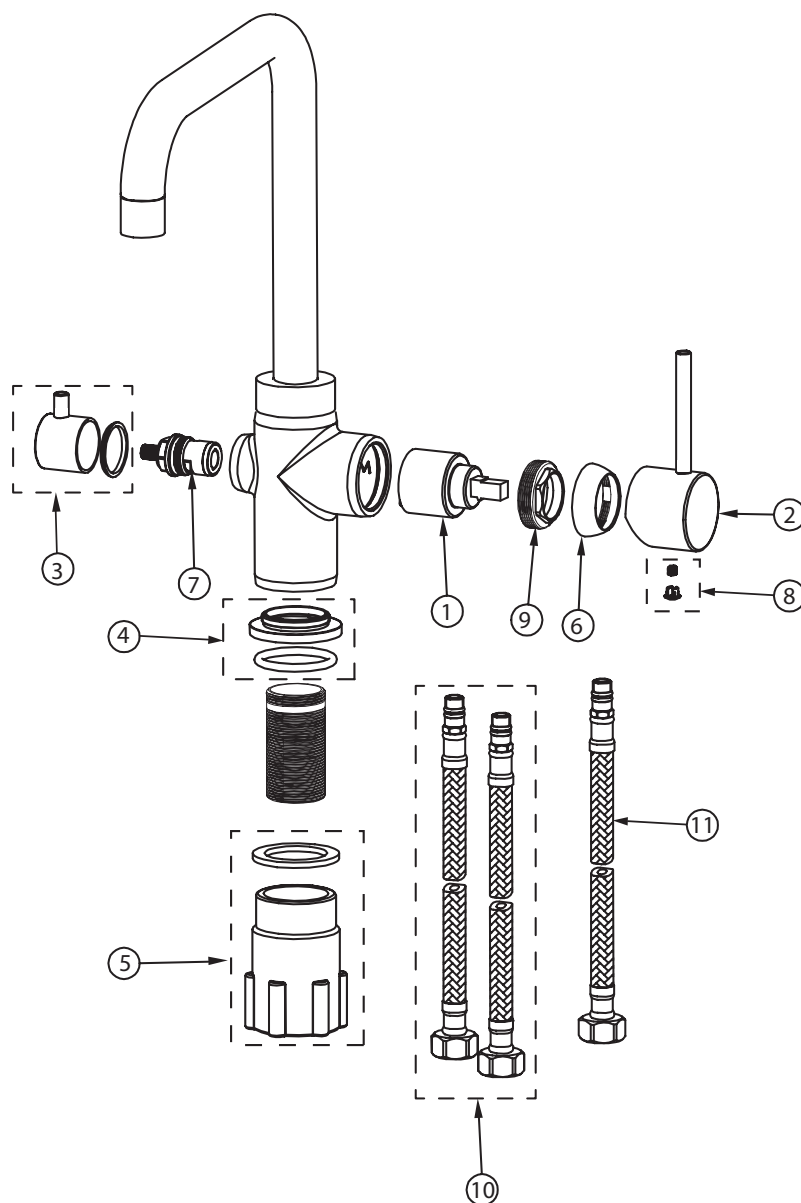

Hafa® Stand

Art: 1382015, 1382016

Spare Parts

Hafa®

Hafa
Svarvaregatan 5, Box 525
SE-301 80 Halmstad
SWEDEN

Garanti/Warranty.
Service, resevdelar/spare-parts
Sweden: Tel: +46 (0)35 15 44 75
Norway: Tel: +47 69 31 02 30
Finland: Puh: 0207 43 50 00

www.hafa.se
www.hafa.dk
www.hafabad.no
www.hafa.se
www.hafabathroom.ru
www.hafa.eu

E-mail:
service@hafa.se
service@hafabad.no