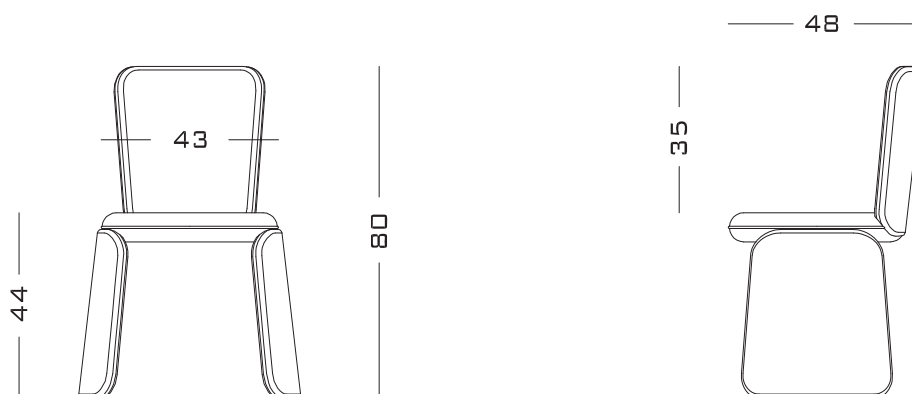

Available for outdoor