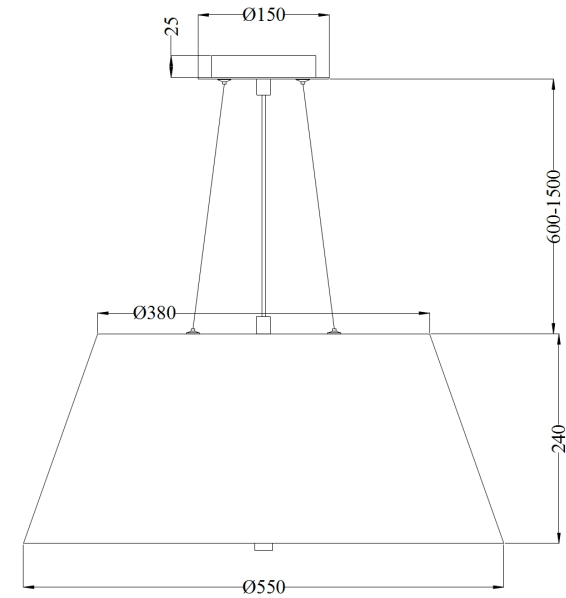

Instruction

Collection: MODERN
Series: BERGAMO
Model: MOD613PL-03CH
Ceiling

- Ceiling

3 x E27 (60W)
3 x G9 (20W)

MAYTONI
DECORATIVE LIGHTING

www.maytoni.de