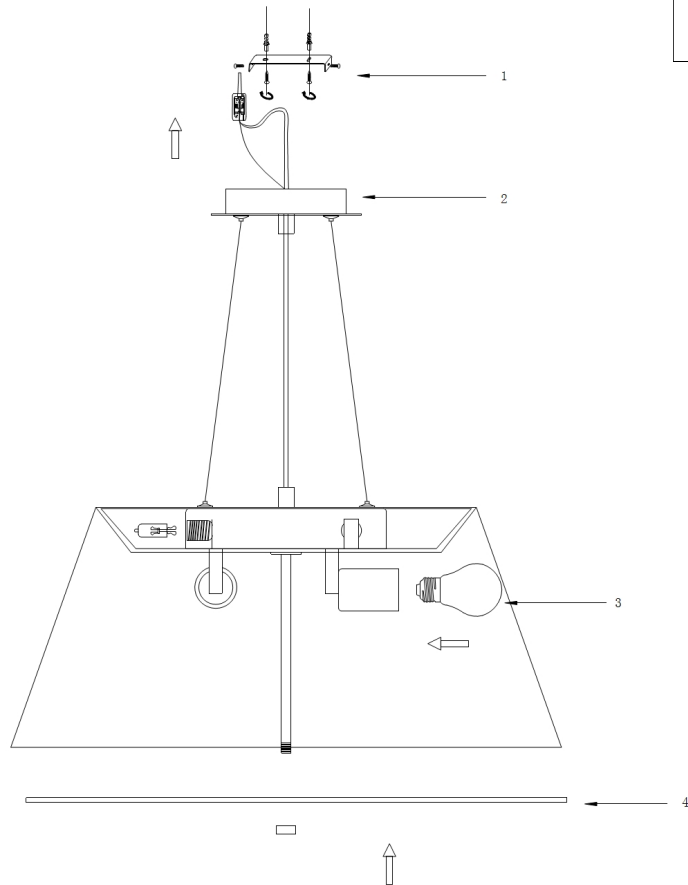

Instruction

Collection: MODERN
Series: BERGAMO
Model: MOD613PL-03CH
Ceiling

- Ceiling

3 x E27 (60W)
3 x G9 (20W)

MAYTONI
DECORATIVE LIGHTING

www.maytoni.de