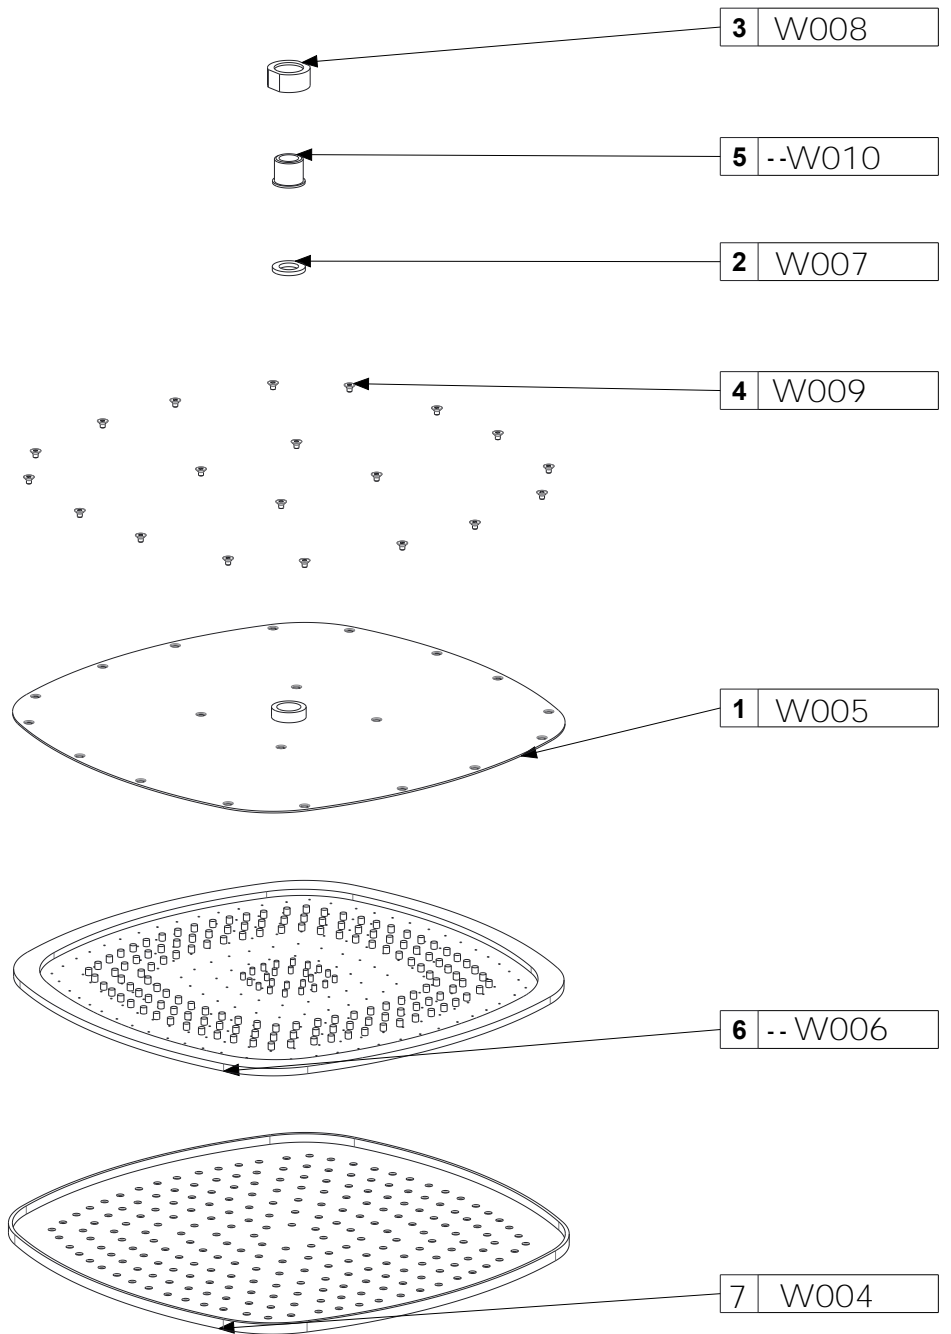

3	V020029	Regolatore PCW 1,75gpm G1/2"	1	VARI	
1	W001	Decorative cover diam. 60mm	1	304 stainless steel	
2	W003	Wall tube 360mm	1	304 stainless steel	
Pos.	Dis. nr.	Descrizione	Q.ta'	Materiale	Peso2

1	W005	back plate	1	316 stainless steel	
2	W007	O-ring	1	rubber	
3	W008	fixing nut	1	304 stainless steel	
4	W009	Screws	20	304 stainless steel	
5	W010	Screw Thread connection 1/2"	1	304 stainless steel	
6	W006	Nozzle Mattress	1		
7	W004	front plate	1	316 stainless steel	
Pos.	Dis. nr.	Descrizione	Q.ta'	Materiale	Peso