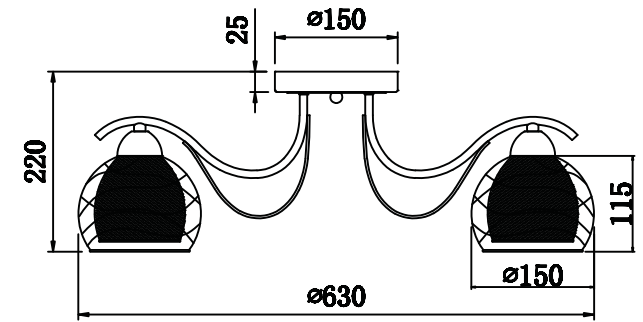

FREYA
TRADITION OF QUALITY

INSTRUCTION

MODEL: FR5052-CL-03-W

3 x E27 (60W)

FREYA-LIGHT.COM