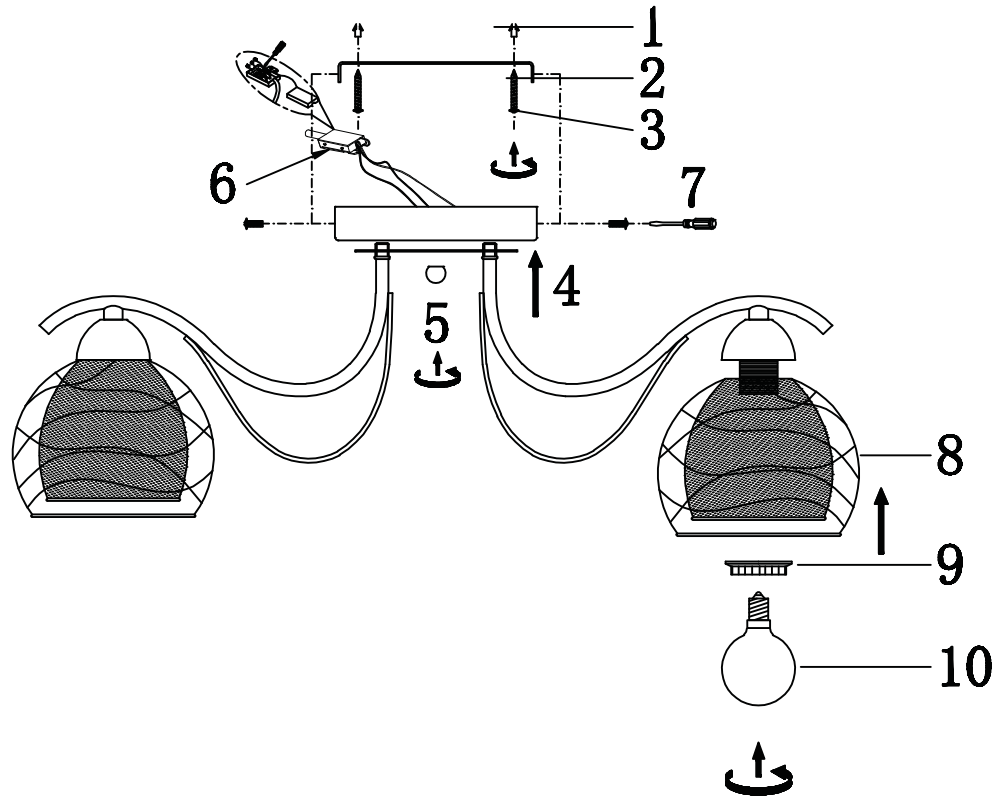

FREYA
TRADITION OF QUALITY

INSTRUCTION

MODEL: FR5052-CL-03-W

3 x E27 (60W)

FREYA-LIGHT.COM