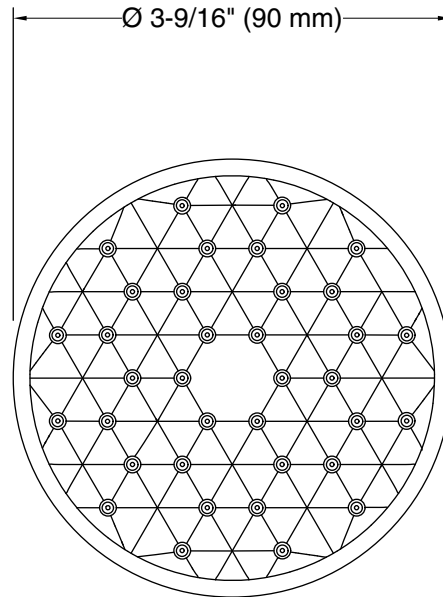

Technical Information

All product dimensions are nominal.

Drain included: No

Showerhead/Body Spray:

Rated maximum flow: 1.75 gal/min (6.6 l/min)

Notes

Install this product according to the installation guide.