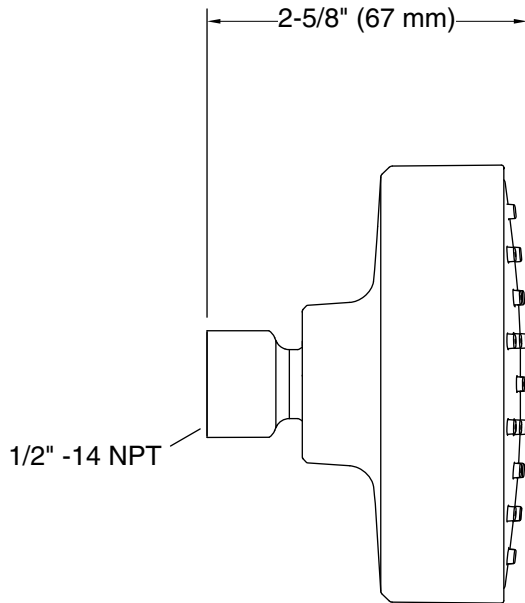

Features

- Showerhead features contemporary design.
- 1.75 gpm (6.6 lpm) showerhead flow rate.
- Spray nozzles cover full area of 3-9/16" (90 mm) sprayhead.
- Full-coverage spray produces an encompassing spray for everyday use.
- MasterClean™ sprayface is easy-to-clean.
- 1/2" - 14 NPT connection.

Recommended Products/Accessories

K-7395 Shower Arm and Flange
K-7397 Shower Arm and Flange
K-23723 Faucet cleaner

Codes/Standards

ASME A112.18.1/CSA B125.1
DOE - Energy Policy Act 1992
EPA WaterSense®
California Energy Commission (CEC)

Technical Information

All product dimensions are nominal.

Drain included: No

Showerhead/Body Spray:

Rated maximum flow: 1.75 gal/min (6.6 l/min)

Notes

Install this product according to the installation guide.