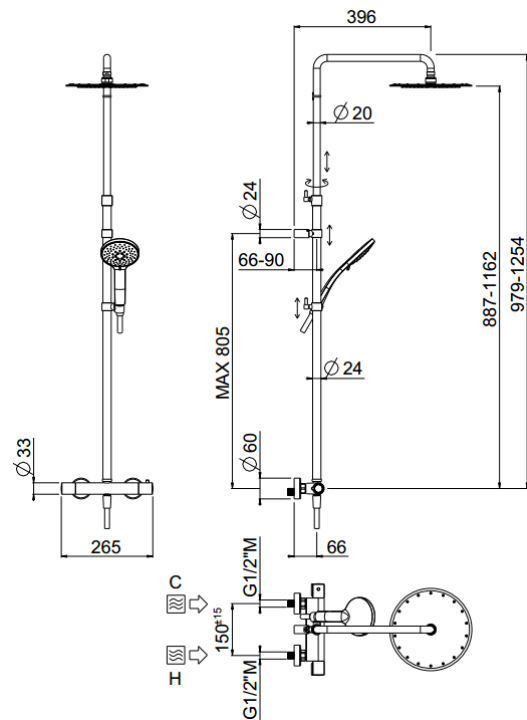

Rigoletto telescopic

Rigoletto telescopic, Stick shower head
00-1948X-N-CRX

TECHNICAL INFORMATION

Bridge telescopic shower column including exposed thermostatic mixer with diverter and brass handles, turning bar with adjustable mounting. Round shower head, Ø250, non-liming, inspectable and serviceable in chromed stainless steel. 3 jets non-liming shower in ABS. Smooth double anti-torsion PVC flexible hose, cm 150. CHROME

Flow rate:
x rubinetto

PICTURE

SPARE PARTS

ORIC031
T°

ORIC032
2 vie / ways

FEATURES

rain jet

central jet

side jet

double anti-torsion

adjustable telescopic shower column

inspectable round

TECHNICAL DRAWING

FINISHINGS