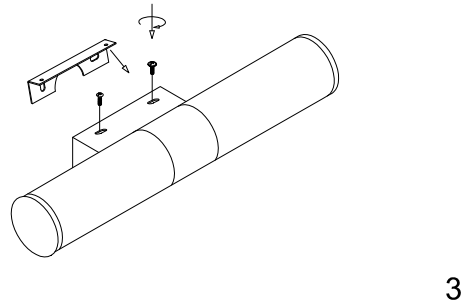

# Instruction

MIR001WL-L8CH

MAX 8W  
630 Lumen

Model: MIR001WL-L8CH  
Collection: Mirror  
Series: Aurelio

Wall Lamps