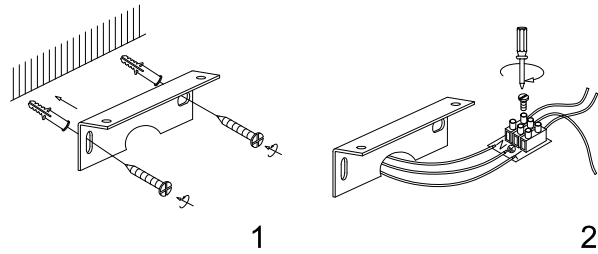

# Instruction

MIR001WL-L8CH

MAX 8W  
630 Lumen

Model: MIR001WL-L8CH  
Collection: Mirror  
Series: Aurelio

Wall Lamps