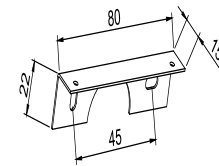

# Instruction

MIR001WL-L8CH

MAX 8W  
630 Lumen

Model: MIR001WL-L8CH  
Collection: Mirror  
Series: Aurelio

Wall Lamps