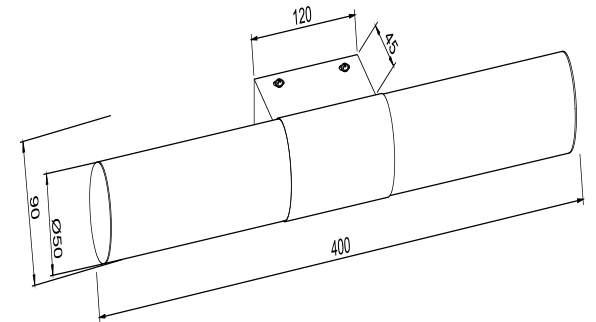

# Instruction

MIR001WL-L8CH

MAX 8W  
630 Lumen

Model: MIR001WL-L8CH  
Collection: Mirror  
Series: Aurelio

Wall Lamps