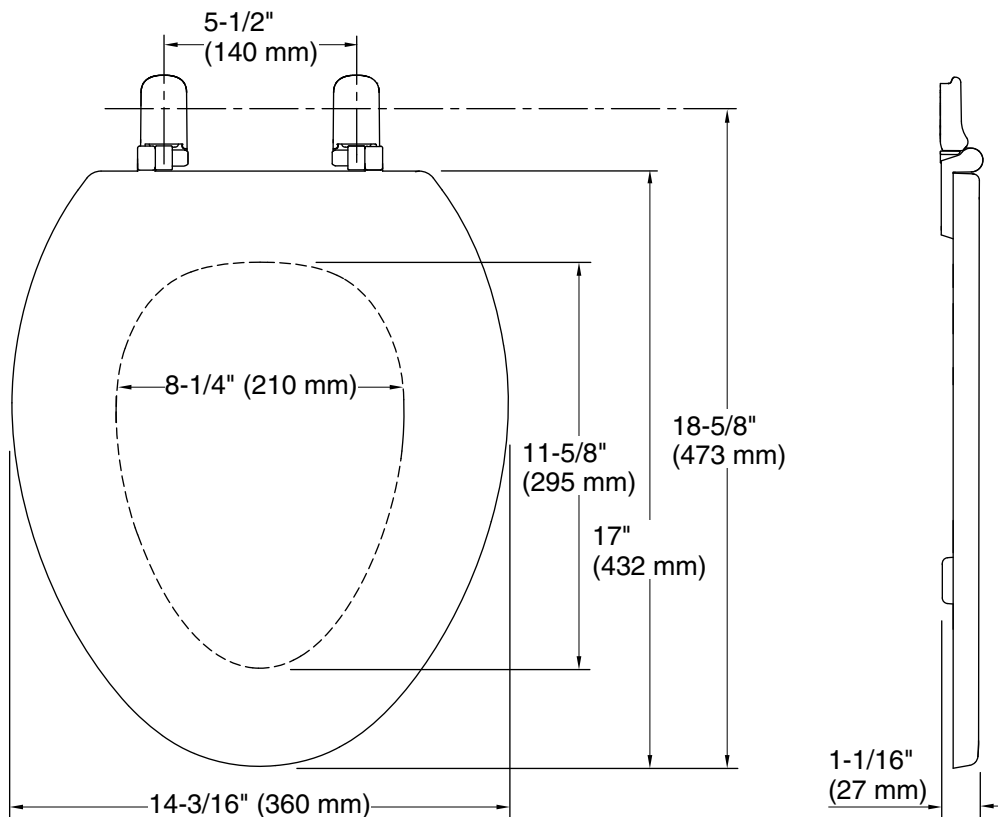

#### Technical Information

All product dimensions are nominal.

Seat shape type: Elongated

Seat front type: Closed-front

Seat-mounting holes: 5-1/2" (140 mm)