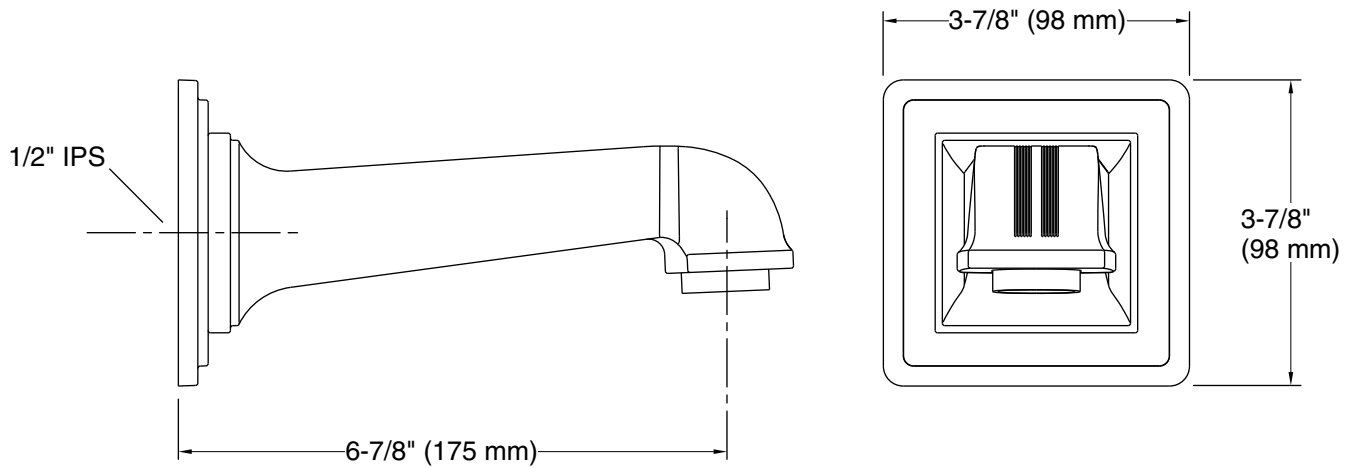

Technical Information

All product dimensions are nominal.

Drain included: No

Notes

Install this product according to the installation guide.