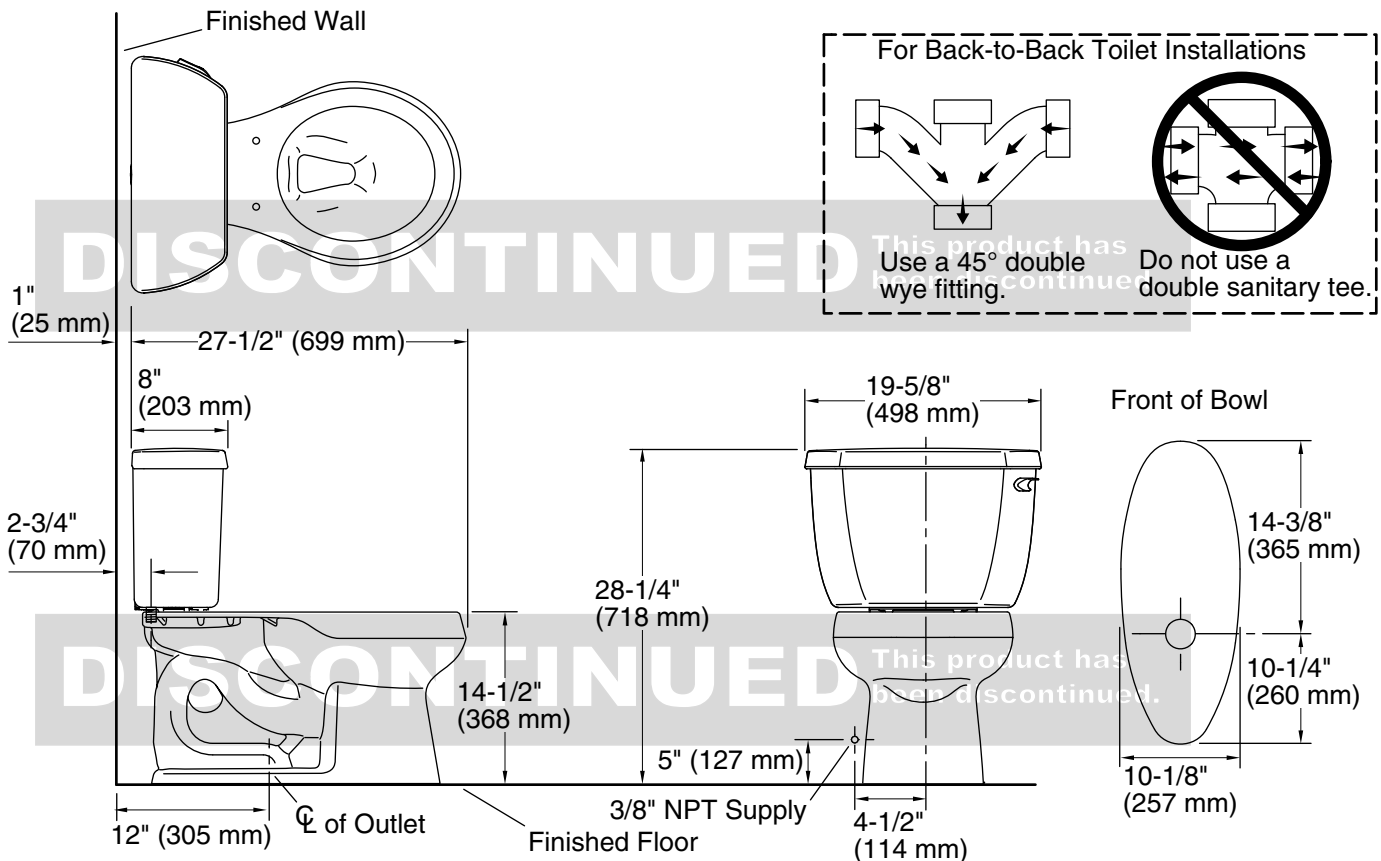

Installation

- Standard 12" (305 mm) rough-in.
- Seat and supply line sold separately.

Codes/Standards

ASME A112.19.2/CSA B45.1
DOE - Energy Policy Act 1992
EPA WaterSense®

Water Conservation & Rebates

- Eligible for consumer rebates in some municipalities.

Included Components

Product consists of:

- K-4197 Round-Front Bowl
- K-4436-TR Toilet tank with cover locks, 1.28 gpf

Additional Components:

- Bolt cap accessory pack
- Tank accessory pack
- Tank cover
- Trip lever

THE BOLD LOOK
OF **KOHLER**®

Technical Information

All product dimensions are nominal.

Toilet type: Two-piece, Floor-mount

Waste Outlet: Floor

Bowl shape: Round-front

Flush type: Class Five®

Trap passageway: 2-1/8" (54 mm)

Water Consumption

Full: 1.28 gpf (4.8 lpf)

Water surface size: 10-1/2" x 7-3/4" (267 mm x 197 mm)

Rim to water surface: 5-1/4" (133 mm)

Rough-in: 12" (305 mm)

Seat-mounting holes: 5-1/2" (140 mm)

Notes

Install this product according to the installation instructions.