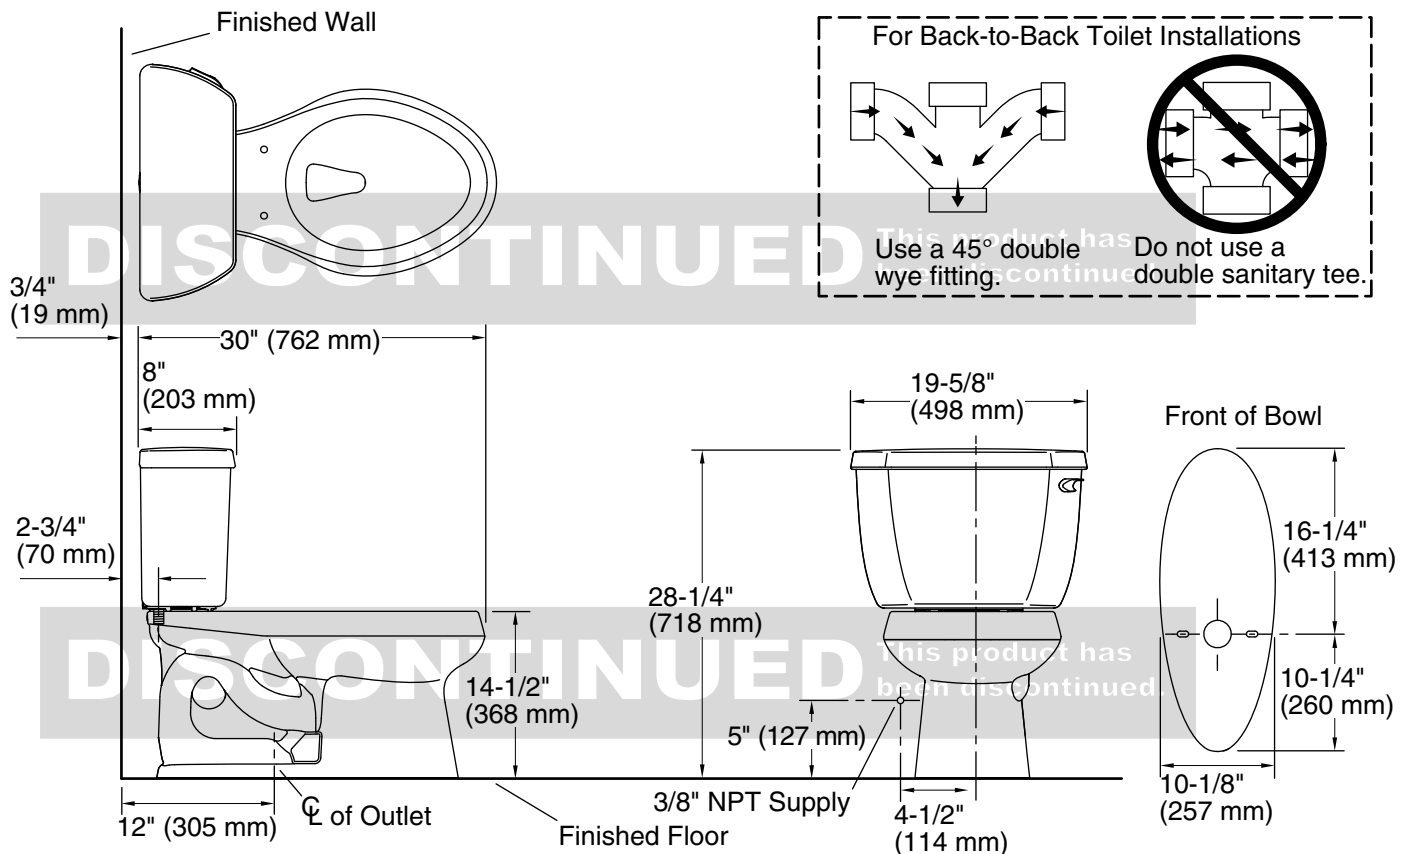

Wellworth® Classic

Two-piece elongated 1.28 gpf toilet
K-3575-TR

Features

- Two-piece toilet.
- Elongated bowl offers added room and comfort.
- 1.28 gpf (4.8 lpf).
- Right-hand trip lever included.
- Tank locks included.
- Combination consists of the K-4436-TR tank and the K-4198 bowl.
- Coordinates with other products in the Wellworth collection.

Installation

- Standard 12" (305 mm) rough-in.
- Seat and supply line sold separately.

Codes/Standards

ASME A112.19.2/CSA B45.1
DOE - Energy Policy Act 1992
EPA WaterSense®

Water Conservation & Rebates

- Eligible for consumer rebates in some municipalities.

Technical Information

All product dimensions are nominal.

Toilet type: Two-piece, Floor-mount

Waste Outlet: Floor

Bowl shape: Elongated

Flush type: Class Five®

Trap passageway: 2-1/8" (54 mm)

Water Consumption

Full: 1.28 gpf (4.8 lpf)

Water surface size: 11-1/4" x 8-1/4" (286 mm x 210 mm)

Rim to water surface: 5-1/4" (133 mm)

Rough-in: 12" (305 mm)

Seat-mounting holes: 5-1/2" (140 mm)

Notes

Install this product according to the installation instructions.