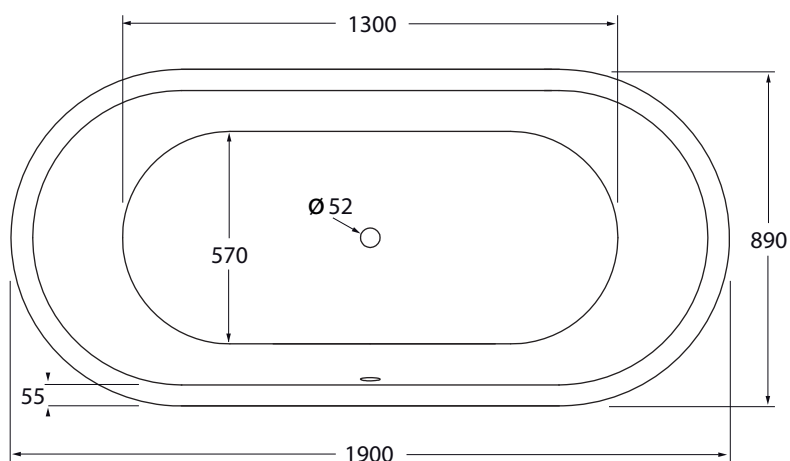

NUV 112

vasca/ bath-tubs

codice  
code

Vasca in acrilico con rinforzo in vetroresina.  
Acrylic bath-tub with fibreglass reinforcement.

bianco lucido/ shiny white

NUV 112

CM 190x89xh60

kg 69

scala/scale 1:20 dimensioni/dimensions in mm

TECHNICAL SHEET n°: <b>01</b>	DESIGNER: <b>OFFICINA AZZURRA</b>	CODE: <b>NUV 112</b>	Azzurra sanitari in ceramica S.p.a. via Civita Castellana snc 01030 Castel S.Elia (VT) - ITALY Tel. +39.0761 518155 Fax. +39.0761 514560		
SHEET FORMAT: <b>A4</b>	ISO	REVISION: <b>01</b>	SCALE: <b>1:20</b>	DATE: <b>24/10/2019</b>	
REGULATIONS: <b>EN 14516 / EN198 / Dop-14516</b>					
All the measurements respect the tolerances provided by the "AZZURRA QUALITY GUIDELINES".					