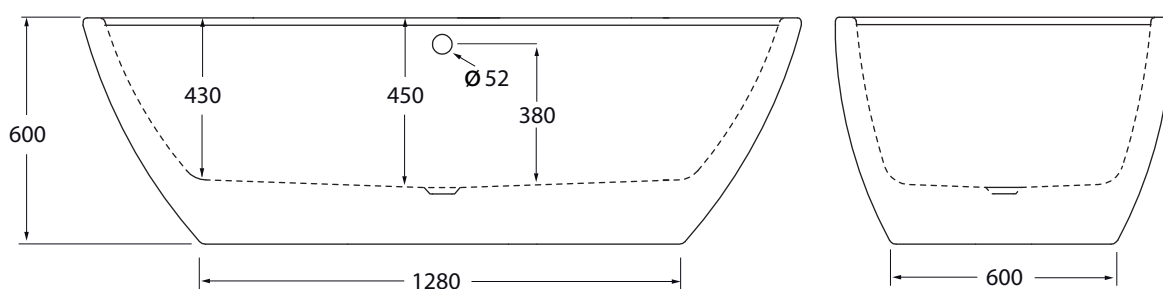

NUV 112

vasca/ bath-tubs

codice  
code

Vasca in acrilico con rinforzo in vetroresina.  
Acrylic bath-tub with fibreglass reinforcement.

bianco lucido/ shiny white

NUV 112

CM 190x89xh60

kg 69

scala/scale 1:20 dimensioni/dimensions in mm

TECHNICAL SHEET n°: <b>01</b>	DESIGNER: <b>OFFICINA AZZURRA</b>	CODE: <b>NUV 112</b>	Azzurra sanitari in ceramica S.p.a. via Civita Castellana snc 01030 Castel S.Elia (VT) - ITALY Tel. +39.0761 518155 Fax. +39.0761 514560		
SHEET FORMAT: <b>A4</b>	ISO	REVISION: <b>01</b>	SCALE: <b>1:20</b>	DATE: <b>24/10/2019</b>	
REGULATIONS: <b>EN 14516 / EN198 / Dop-14516</b>					
All the measurements respect the tolerances provided by the "AZZURRA QUALITY GUIDELINES".					