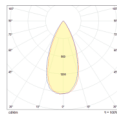

# Instruction

**MAYTONI**  
DECORATIVE LIGHTING

DL034-2-L8B

85 MM

•  $\varnothing$  85 MM •

$\varnothing$  75 MM