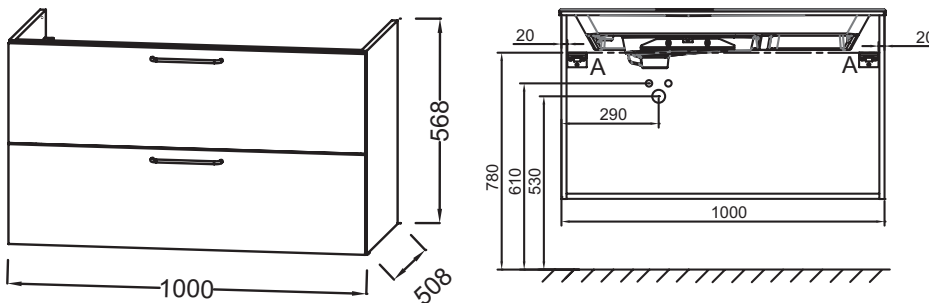

EB2524-R5

Collection: ODÉON RIVE GAUCHE

Finish*:

Main features:

Features

- DIMENSIONS: 100 x 50.80 x 56.80 cm
- MATERIAL: Lacquer or melamine
- NORMS AND REGULATION: NF
- USB SOCKET: No
- INSIDE FINISH: Grey
- WEIGHT: 36.7 kg
- INSTALLATION TYPE: Wall-hung
- ELECTRICAL OUTLET: No
- VERSION: Chrome drawer

Technical drawing

Product Specification: Base unit for vanity top 100 cm, 2 drawers, chrome handle. EB2524-R5. Collection: ODÉON RIVE GAUCHE. DIMENSIONS: 100 x 50.80 x 56.80 cm. WEIGHT: 36.7 kg. MATERIAL: Lacquer or melamine. INSTALLATION TYPE: Wall-hung. NORMS AND REGULATION: NF. ELECTRICAL OUTLET: No. USB SOCKET: No. VERSION: Chrome drawer. INSIDE FINISH: Grey.