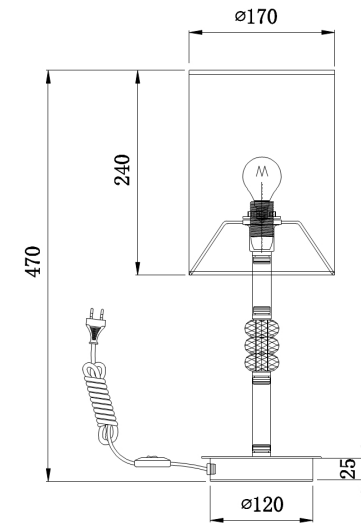

# Instruction

Collection: MODERN  
Series: LINCOLN  
Model: MOD527TL-01N  
Ceiling

- Ceiling

1 x E14 (40W)

**MAYTONI**  
DECORATIVE LIGHTING

[www.maytoni.de](http://www.maytoni.de)