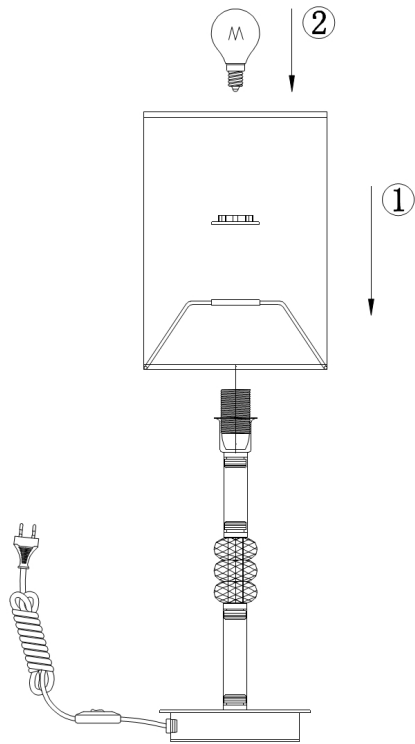

# Instruction

Collection: MODERN  
Series: LINCOLN  
Model: MOD527TL-01N  
Ceiling

- Ceiling

1 x E14 (40W)

**MAYTONI**  
DECORATIVE LIGHTING

[www.maytoni.de](http://www.maytoni.de)