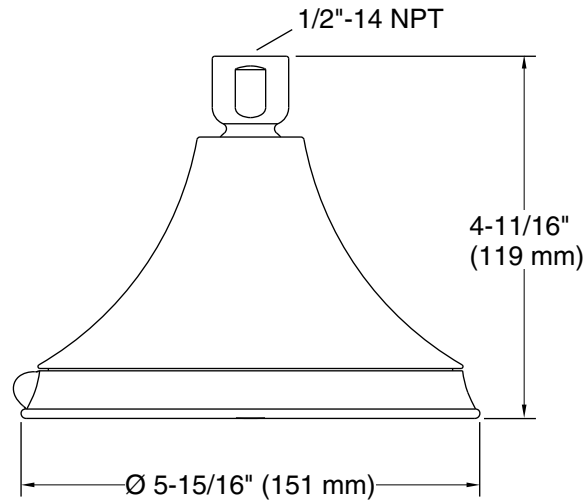

**Technical Information**

All product dimensions are nominal.

Drain included: No

**Showerhead/Body Spray:**

Rated maximum flow: 2.5 gal/min (9.5 l/min)

Pressure: 80 psi (5.5 bar)

**Notes**

Install this product according to the installation guide.