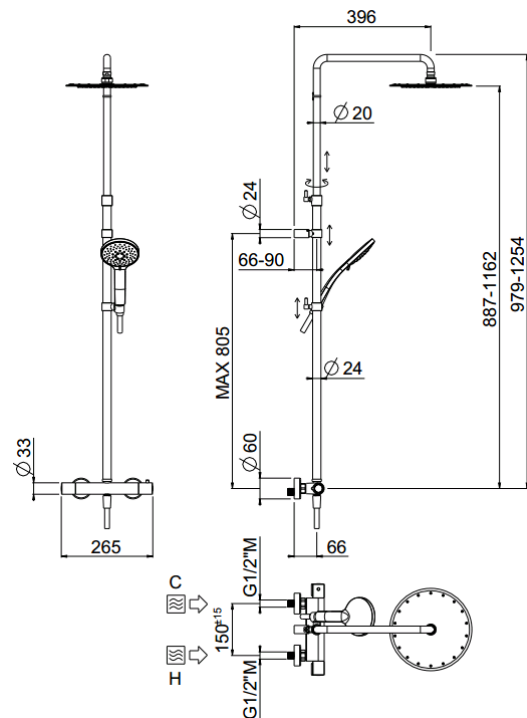

Rigoletto telescopic

Rigoletto telescopic, Stick shower head
00-1949-N-CR

TECHNICAL INFORMATION

Bridge telescopic shower column including exposed thermostatic mixer with diverter and brass handles, turning bar with adjustable mounting. Round shower head, Ø250, non-liming, inspectable and serviceable in ABS. 3 jets non-liming shower in ABS. Smooth double anti-torsion PVC flexible hose, cm 150. CHROME

Flow rate:
x rubinetto

PICTURE

SPARE PARTS

ORIC031
T°

ORIC032
2 vie / ways

FEATURES

rain jet

central jet

side jet

double anti-torsion

adjustable
telescopic shower
column

inspectable
round

TECHNICAL DRAWING

FINISHINGS