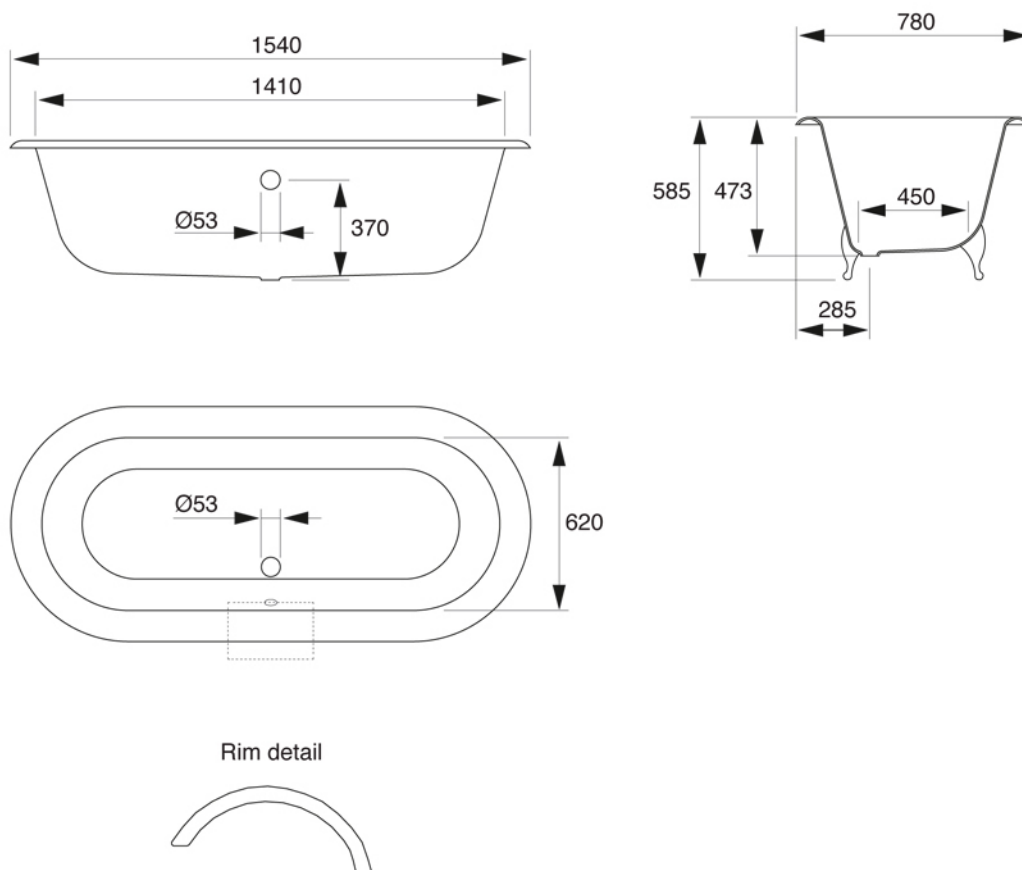

Feet model	A (mm)	B (mm)
Ball & Claw	1080	380
Flower	1030	330

CAST IRON BATHTUB Collection	
Code	Description
9153 9154	<p>Cast iron bathtub 1700x780 (Kg. 129 - Lt. 190)</p> <p>Without taps holes, external unfinished</p> <p>With taps holes, external unfinished</p>

Verona - Italy
tel. +39 045 8006917
fax. +39 045 8020111
gentry-home.com

CAST IRON BATHTUB Collection	
Code	Description
9130	Cast iron bathtub 1540x780
(kg. 113 - Lt. 170) Without taps holes, external unfinished
103	External painting External painting White
105	External painting RAL
106	Gold leaf decoration
107	Silver leaf decoration

Verona - Italy
 tel. +39 045 8006917
 fax. +39 045 8020111
 gentry-home.com

Ball and Claw

Flower

CAST IRON BATHTUB Collection	
Code	Description
9168 9171 9169-C 9170-I/N/O/OR 9170-B/ND/R	Ball&Claw cast iron feet Unfinished White Chrome Incalux, Nickel, Dark Gold, Rose Gold Bronze, Dark Nickel, Copper Flower cast iron feet Unfinished White Chrome Incalux, Nickel, Dark Gold, Rose Gold Bronze, Dark Nickel, Copper
9196 9199 9197-C 9198-I/N/O/OR 9198-B/ND/R	Ball&Claw cast iron feet Unfinished White Chrome Incalux, Nickel, Dark Gold, Rose Gold Bronze, Dark Nickel, Copper Flower cast iron feet Unfinished White Chrome Incalux, Nickel, Dark Gold, Rose Gold Bronze, Dark Nickel, Copper

Verona - Italy
 tel. +39 045 8006917
 fax. +39 045 8020111
 gentry-home.com

CAST IRON BATHTUB Collection	
Code	Description
0190-C 0191-I/N/O/OR 0191-B/ND/R	<p>Exposed bath waste with drain stopper chain and overflow with exposed pipes for floor connector and siphon</p> <p>Chrome Incalux, Nickel, Dark Gold, Rose Gold Bronze, Dark Nickel, Copper</p>