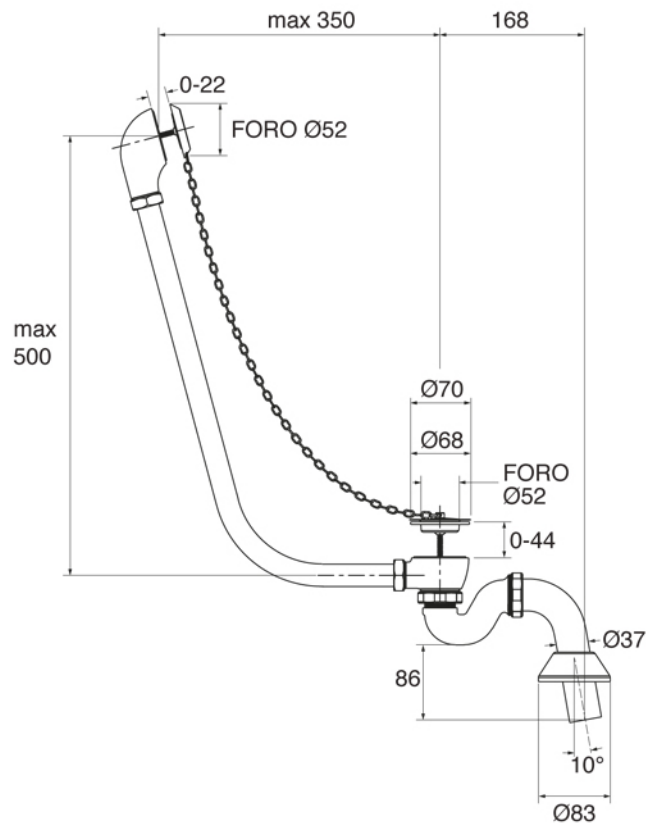

Feet model	A (mm)	B (mm)
Ball & Claw	1080	380
Flower	1030	330

CAST IRON BATHTUB Collection	
Code	Description
9153 9154	<p>Cast iron bathtub 1700x780 (Kg. 129 - Lt. 190)</p> <p>Without taps holes, external unfinished</p> <p>With taps holes, external unfinished</p>

Verona - Italy
tel. +39 045 8006917
fax. +39 045 8020111
gentry-home.com

CAST IRON BATHTUB Collection	
Code	Description
9130	Cast iron bathtub 1540x780
(kg. 113 - Lt. 170) Without taps holes, external unfinished
103	External painting External painting White
105	External painting RAL
106	Gold leaf decoration
107	Silver leaf decoration

Verona - Italy
 tel. +39 045 8006917
 fax. +39 045 8020111
 gentry-home.com

Ball and Claw

Flower

CAST IRON BATHTUB Collection	
Code	Description
9168 9171 9169-C 9170-I/N/O/OR 9170-B/ND/R	Ball&Claw cast iron feet Unfinished White Chrome Incalux, Nickel, Dark Gold, Rose Gold Bronze, Dark Nickel, Copper Flower cast iron feet Unfinished White Chrome Incalux, Nickel, Dark Gold, Rose Gold Bronze, Dark Nickel, Copper
9196 9199 9197-C 9198-I/N/O/OR 9198-B/ND/R	Ball&Claw cast iron feet Unfinished White Chrome Incalux, Nickel, Dark Gold, Rose Gold Bronze, Dark Nickel, Copper Flower cast iron feet Unfinished White Chrome Incalux, Nickel, Dark Gold, Rose Gold Bronze, Dark Nickel, Copper

Verona - Italy
 tel. +39 045 8006917
 fax. +39 045 8020111
 gentry-home.com

CAST IRON BATHTUB Collection	
Code	Description
0190-C 0191-I/N/O/OR 0191-B/ND/R	<p>Exposed bath waste with drain stopper chain and overflow with exposed pipes for floor connector and siphon</p> <p>Chrome Incalux, Nickel, Dark Gold, Rose Gold Bronze, Dark Nickel, Copper</p>