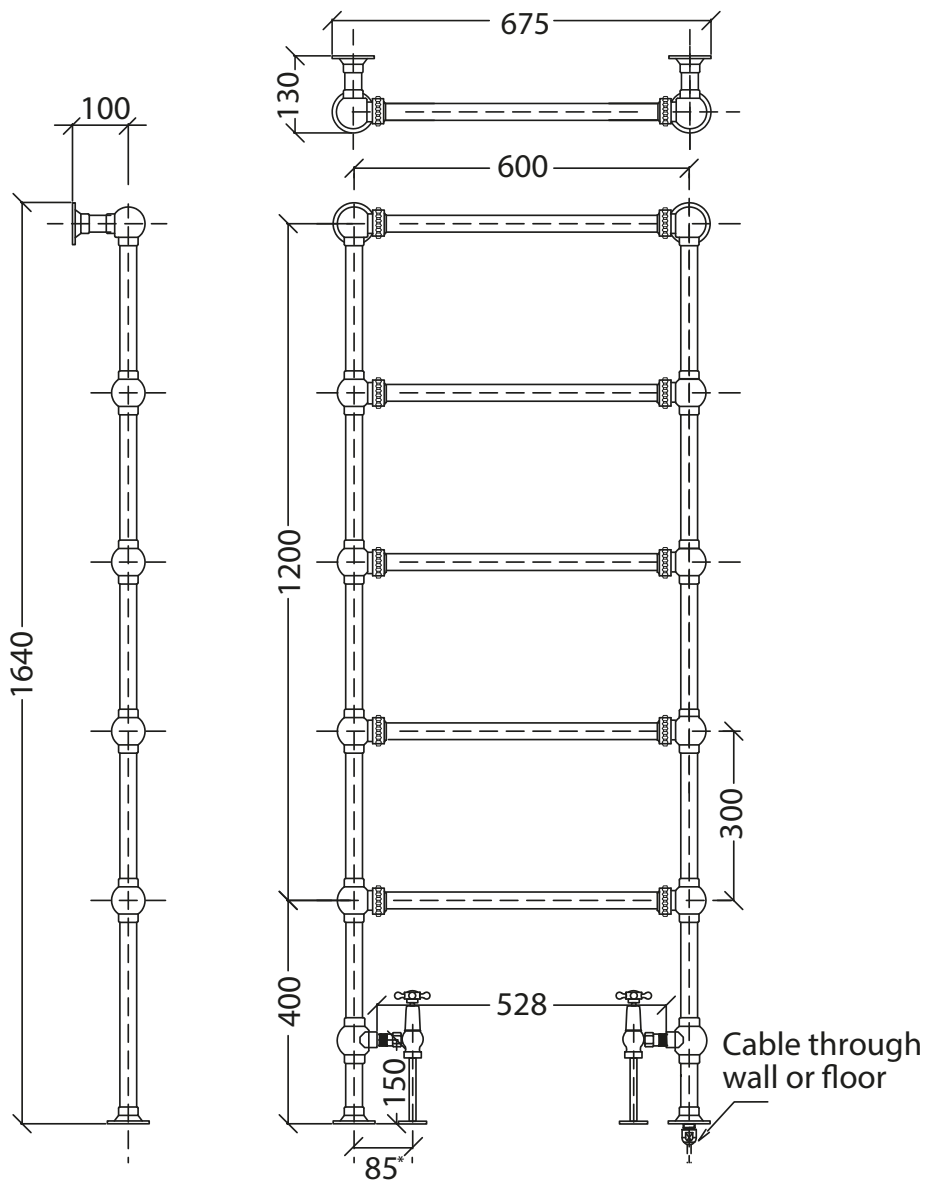

Catchpole & Rye

Saracens Dairy,
 Pluckley,
 Kent. U.K.
 TN27 0SA.
 TEL: +44 (0)1233 840840
 EMAIL: info@catchpoleandrye.com

Product Range:
 Towel Rails

Product Name:

The Mercantile Ladder Towel Rail
 1600 BTU

DIMENSIONAL DATA SHEET
 DATE: AUGUST 2018

*Only when using Catchpole and Rye radiator valves (not included)

NOTES:
 DIMENSIONS IN MILLIMETRES.
 WHILST EVERY EFFORT IS MADE TO ENSURE THE ACCURACY OF THESE DATA SHEETS THEY ARE SUBJECT TO CHANGE WITHOUT NOTICE AS PART OF THE COMPANY'S PRODUCT DEVELOPMENT PROCESS.