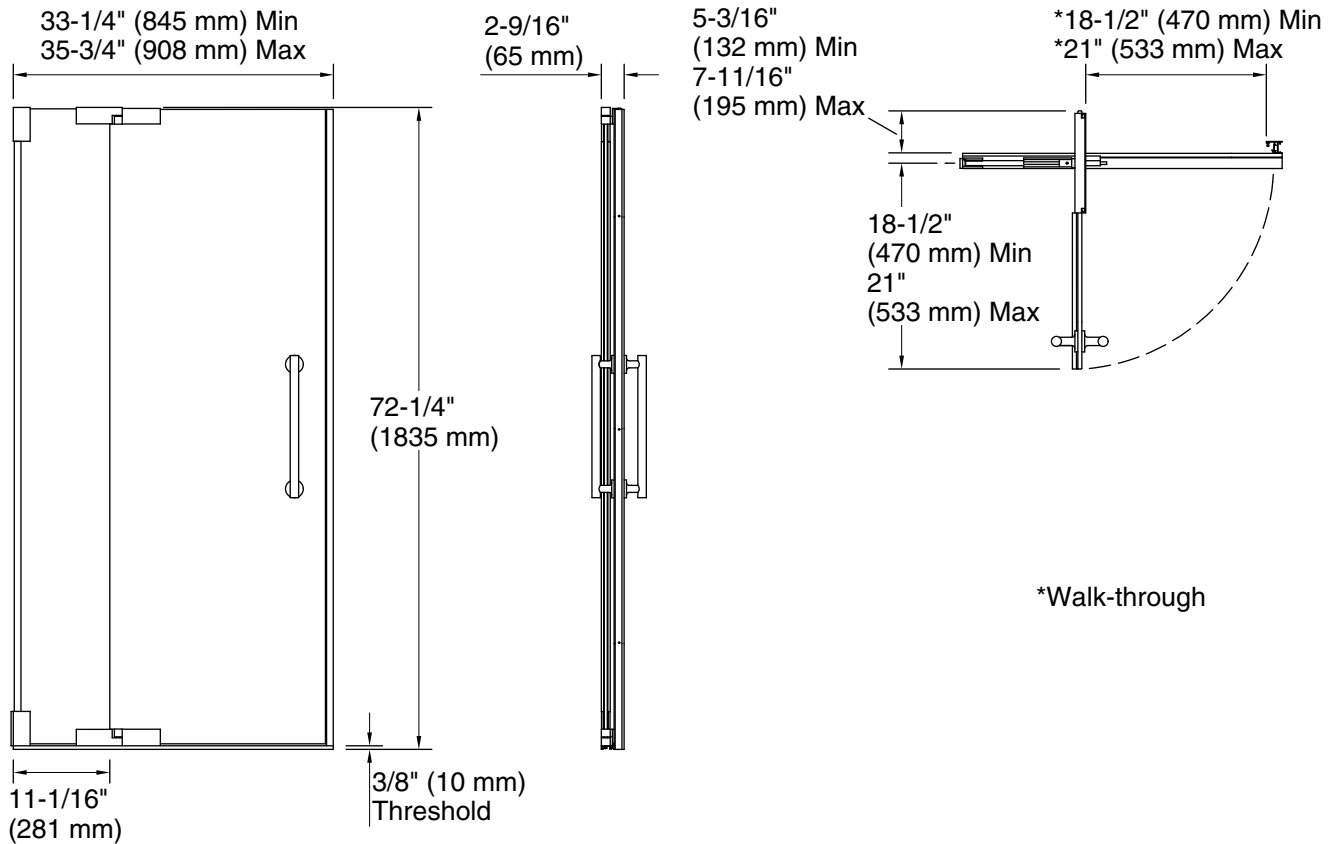

Purist®

Frameless Pivot Shower Door

K-705701-L

Material

- Frameless, 3/8" (10 mm) thick Crystal Clear tempered glass.

Technology

- CleanCoat® nanotechnology provides a smooth, nonstick surface to help prevent buildup of water stains, bacteria and mildew on your glass, to make it easy to clean and keep it looking like new.
- Out-of-plumb adjustability for simpler installation.
- Includes K-705749 glass, K-705767 handle, and K-705763 hardware components.
- Coordinates with other products in the Purist collection.

Available Glass Options

Code	Description
L	Crystal Clear

Technical Information

All product dimensions are nominal.

Installation type: For shower base installation

Opening style: Pivot

Opening Width - Min: 33-1/4" (845 mm)

Opening Width - Max: 35-3/4" (908 mm)

Walk-through - Min: 18-1/2" (470 mm)

Walk-through - Max: 21" (533 mm)

Base-To-Wall Radius 3/8" (10 mm)

– Max:

Glass thickness: 3/8" (10 mm)

Glass coating: CleanCoat®

Notes

Install this product according to the installation guide.

The vertical opening should be a minimum of 74-1/4" (1886 mm) to allow for installation clearance.