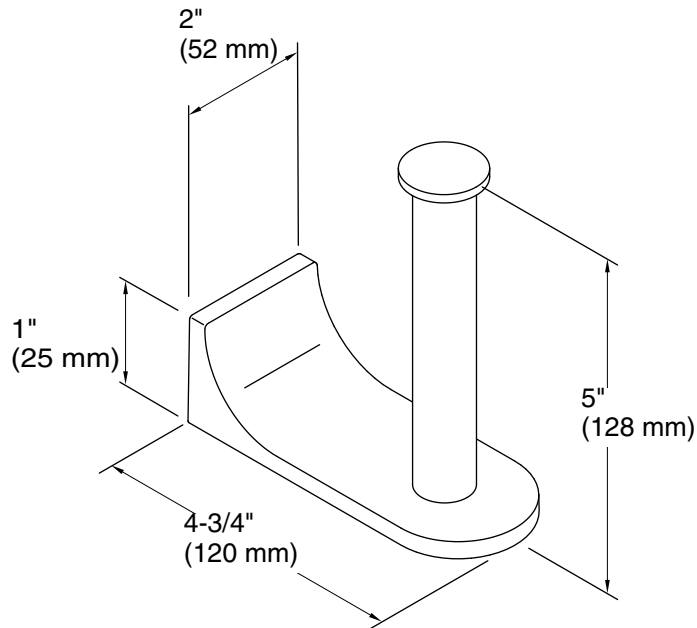

Technical Information

All product dimensions are nominal.

Material: Metal

Notes

Install this product according to the installation guide.