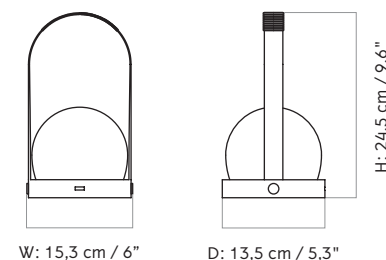

ENVIRONMENT
Indoor / Outdoor (dry conditions only)

DIMENSIONS
H: 24,5 cm / 9,6"
D: 13,5 cm / 5,3"
W: 15,3 cm / 6"

COLOUR
Bronzed brass

PRODUCTION PROCESS
Mouth-blown opal glass shade with an acid finish. The base and handle is made from powder coated or plated steel or anodized aluminum. Hand milled screws.

LIGHT SPECIFICATION
3,2 W
380 lm
2700 K
Ra > 80

DIMMER
Yes (3 step). Dimmer knob on base.

CANOPY
N / A

CORD MATERIAL AND COLOUR
PVC, black (charging cord), black plug

CORD LENGTH
70 cm / 27,6"

CLASSIFICATION
IP20

CERTIFICATIONS
CE certified, tests can be obtained upon request.

PACKAGING TYPE
Gift box

PACKAGING MEASUREMENTS (H x W x D)
29 cm x 16 cm x 16 cm / 11,4" x 6,3" x 6,3"

MATERIALS & MAINTENANCE
Please visit menuspace.com for materials and care and maintenance instructions.

W: 15,3 cm / 6"

D: 13,5 cm / 5,3"

H: 24,5 cm / 9,6"