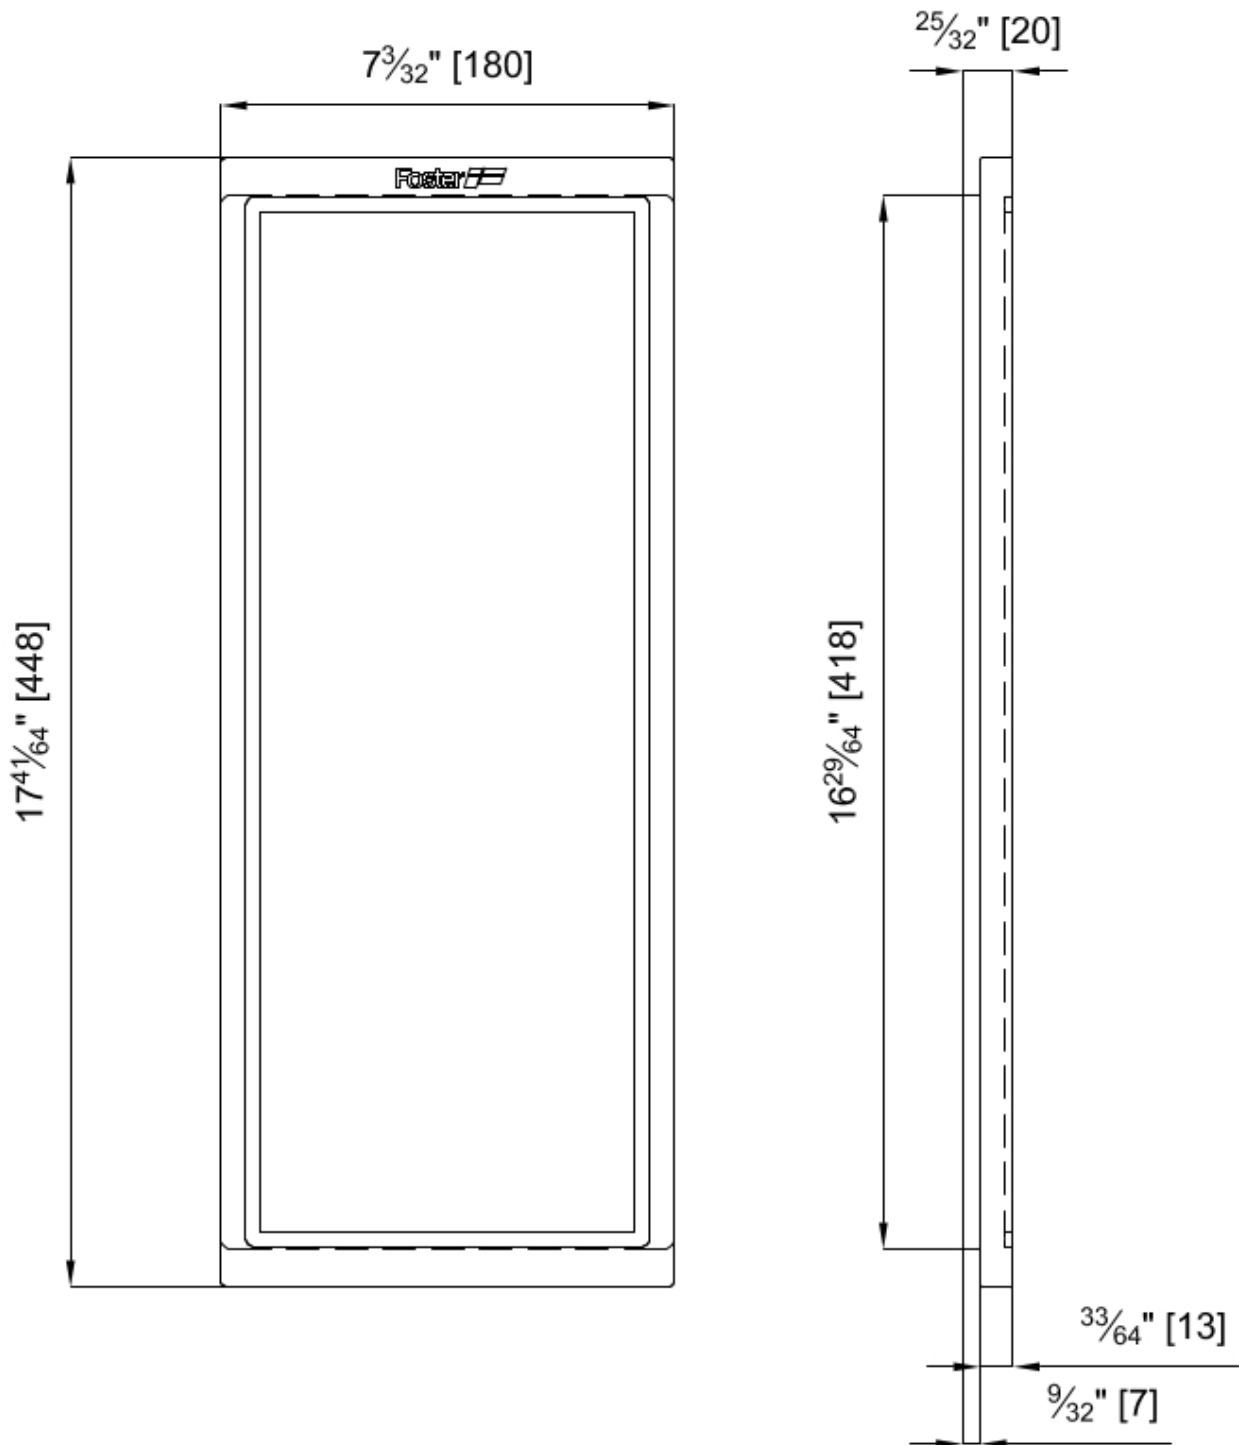

### DETAILS

Sink accessories

Wooden cutting boards

---

Dimensions

18x44,8 cm

---

## TECHNICAL DATA