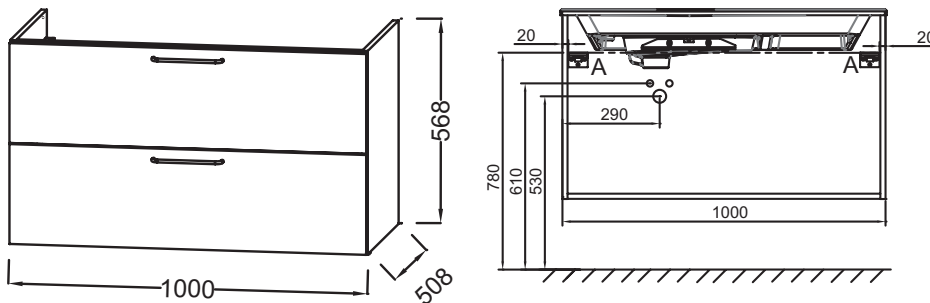

**EB2524-R9**

**Collection:** ODÉON RIVE GAUCHE

**Finish\*:**

**Main features:**

**Features**

- DIMENSIONS: 100 x 50.80 x 56.80 cm
- MATERIAL: Lacquer or melamine
- NORMS AND REGULATION: NF
- USB SOCKET: No
- INSIDE FINISH: Grey
- WEIGHT: 36.7 kg
- INSTALLATION TYPE: Wall-hung
- ELECTRICAL OUTLET: No
- VERSION: Black drawer

- EB2564: Vanity top frosted glass 101 cm
- EXAU112-Z: Vanity top 100 cm

**Technical drawing**

Product Specification: Base unit for vanity top 100 cm, 2 draweres, black handles. EB2524-R9. Collection: ODÉON RIVE GAUCHE. DIMENSIONS: 100 x 50.80 x 56.80 cm. WEIGHT: 36.7 kg. MATERIAL: Lacquer or melamine. INSTALLATION TYPE: Wall-hung. NORMS AND REGULATION: NF. ELECTRICAL OUTLET: No. USB SOCKET: No. VERSION: Black drawer. INSIDE FINISH: Grey.