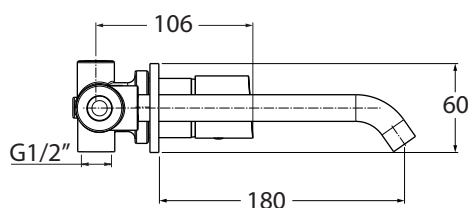

AZ P19TB

con cartuccia ø25 mm

codice
code

Lavabo a parete, bocca tonda, 180 mm su piastra
180 mm wall-mounted, round spout, on plate washbasin mixer

AZ P19TB

CM box 40x20 x h7

kg 1,8

scala/scale 1:5 dimensioni/dimensions in mm

Rubinetteria. Taps.

CR
Cromo
Chrome

BI
Bianco opaco
Matt white

NE
Nero opaco
Matt Black

TECHNICAL SHEET n°: 01	DESIGNER: ANGELETTI RUZZA	CODE: AZ P19TB			Azzurra sanitari in ceramica S.p.a. via Civita Castellana snc 01030 Castel S.Elia (VT) - ITALY Tel. +39.0761 518155 Fax. +39.0761 514560
SHEET FORMAT: A4	ISO	REVISION: 02	SCALE: 1:5	DATE: 08/10/2019	
REGULATIONS					
All the measurements respect the tolerances provided by the "AZZURRA QUALITY GUIDELINES".					