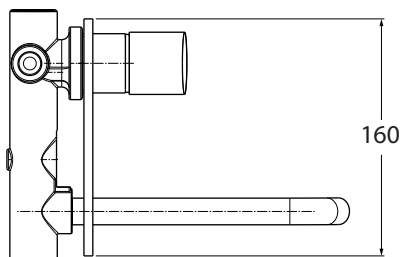

AZ P19TB

con cartuccia ø25 mm

codice
code

Lavabo a parete, bocca tonda, 180 mm su piastra
180 mm wall-mounted, round spout, on plate washbasin mixer

AZ P19TB

CM box 40x20 x h7

kg 1,8

scala/scale 1:5 dimensioni/dimensions in mm

Rubinetteria. Taps.

CR
Cromo
Chrome

BI
Bianco opaco
Matt white

NE
Nero opaco
Matt Black

TECHNICAL SHEET n°: 01	DESIGNER: ANGELETTI RUZZA	CODE: AZ P19TB			Azzurra sanitari in ceramica S.p.a. via Civita Castellana snc 01030 Castel S.Elia (VT) - ITALY Tel. +39.0761 518155 Fax. +39.0761 514560
SHEET FORMAT: A4	ISO	REVISION: 02	SCALE: 1:5	DATE: 08/10/2019	
REGULATIONS					
All the measurements respect the tolerances provided by the "AZZURRA QUALITY GUIDELINES".					