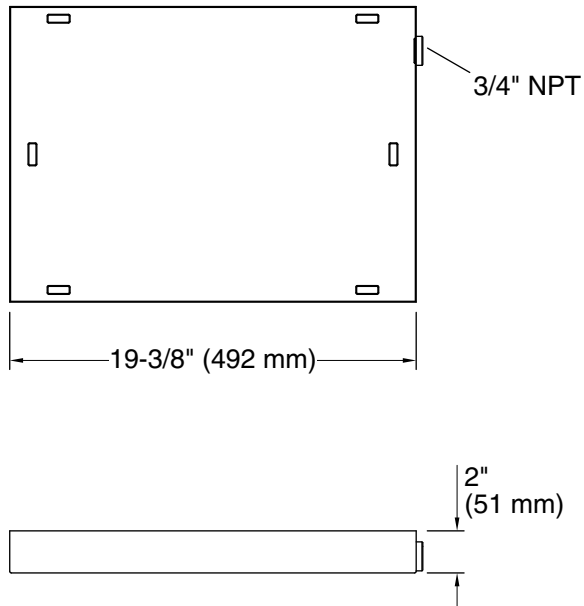

Technical Information

All product dimensions are nominal.

Installation Type: Floor-mount

Material: Stainless Steel

Notes

Install this product according to the installation guide.