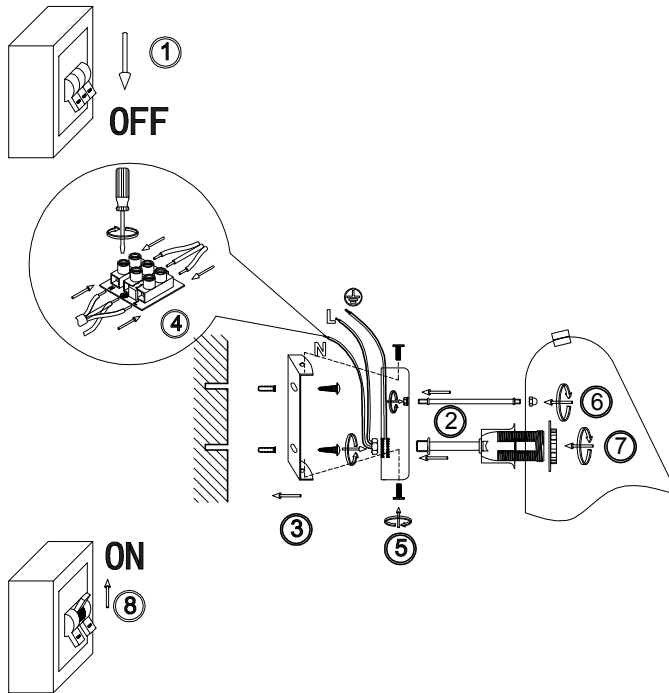

FREYA
TRADITION OF QUALITY

Instruction

FR5037WL-01S

1 x E14 (40W)

Model: FR5037WL-01S
Collection: Modern
Series: Manon

Wall Lamps