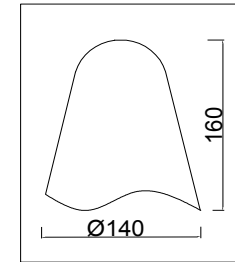

FREYA
TRADITION OF QUALITY

Instruction

FR5037WL-01S

1 x E14 (40W)

Model: FR5037WL-01S
Collection: Modern
Series: Manon

Wall Lamps