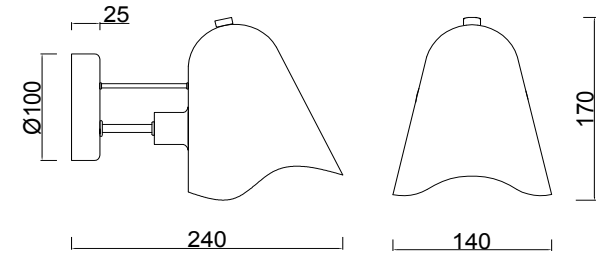

FREYA
TRADITION OF QUALITY

Instruction

FR5037WL-01S

1 x E14 (40W)

Model: FR5037WL-01S
Collection: Modern
Series: Manon

Wall Lamps