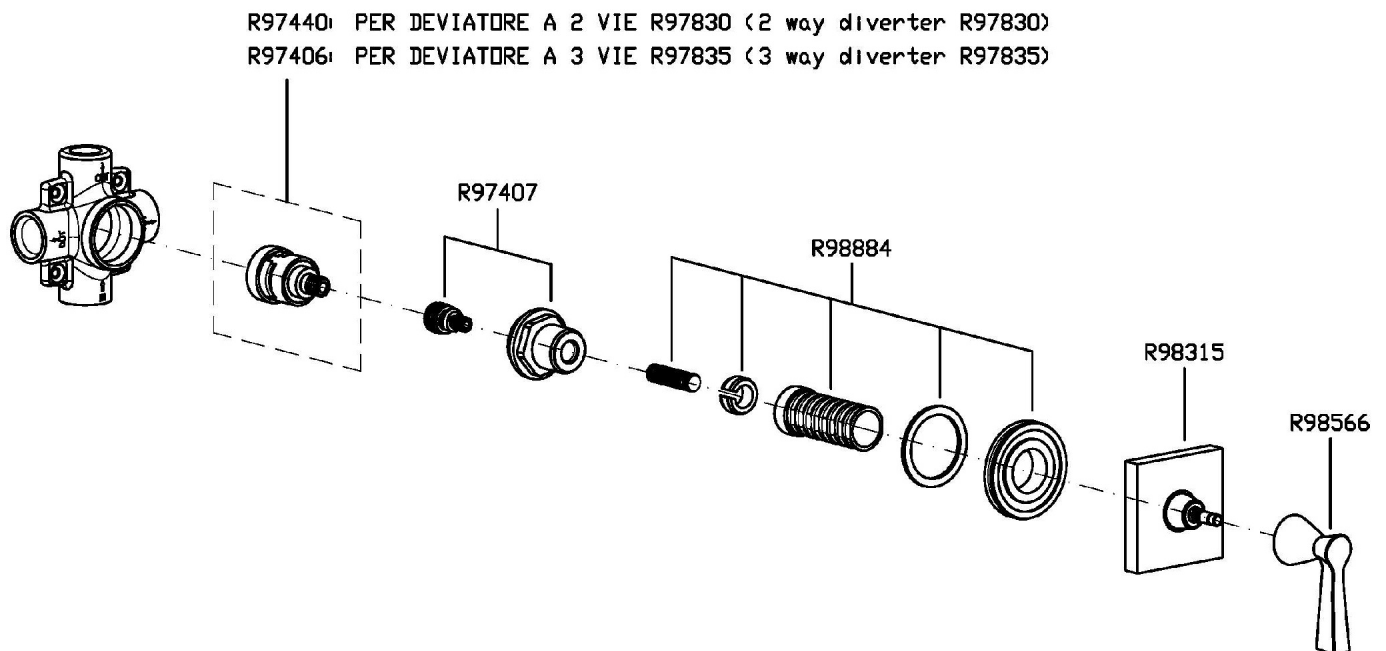

BELLAGIO

Z94585

Esplosi / Exploded