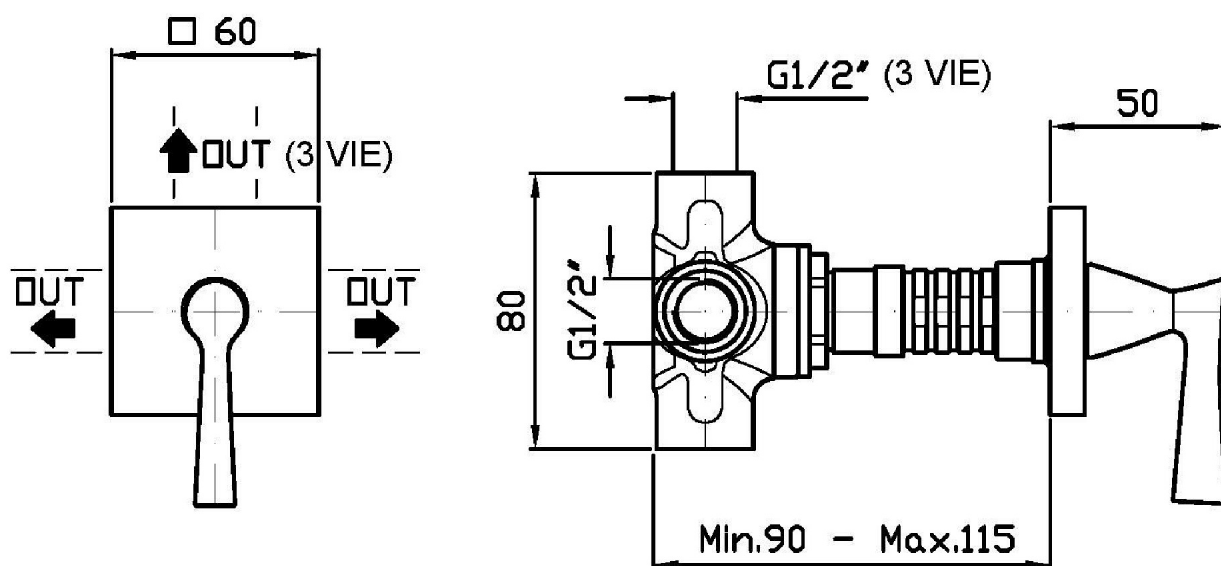

## BELLAGIO

Z94585

Disegno Complessivo / Overall Drawing

## BELLAGIO

Z94585 Pesi e Misure / Weights and Sizes

Peso ( Kg ) Weight ( lb )	0,80 ( Kg )	1,76 ( lb )
Volume test ( dc3 ) - ( in3 )	0,91 ( dc3 )	55,53 ( in3 )
h ( mm ) - ( in )	66,00 ( mm )	2,60 ( in )
L1 ( mm ) - ( in )	111,00 ( mm )	4,37 ( in )
L2 ( mm ) - ( in )	123,00 ( mm )	4,84 ( in )