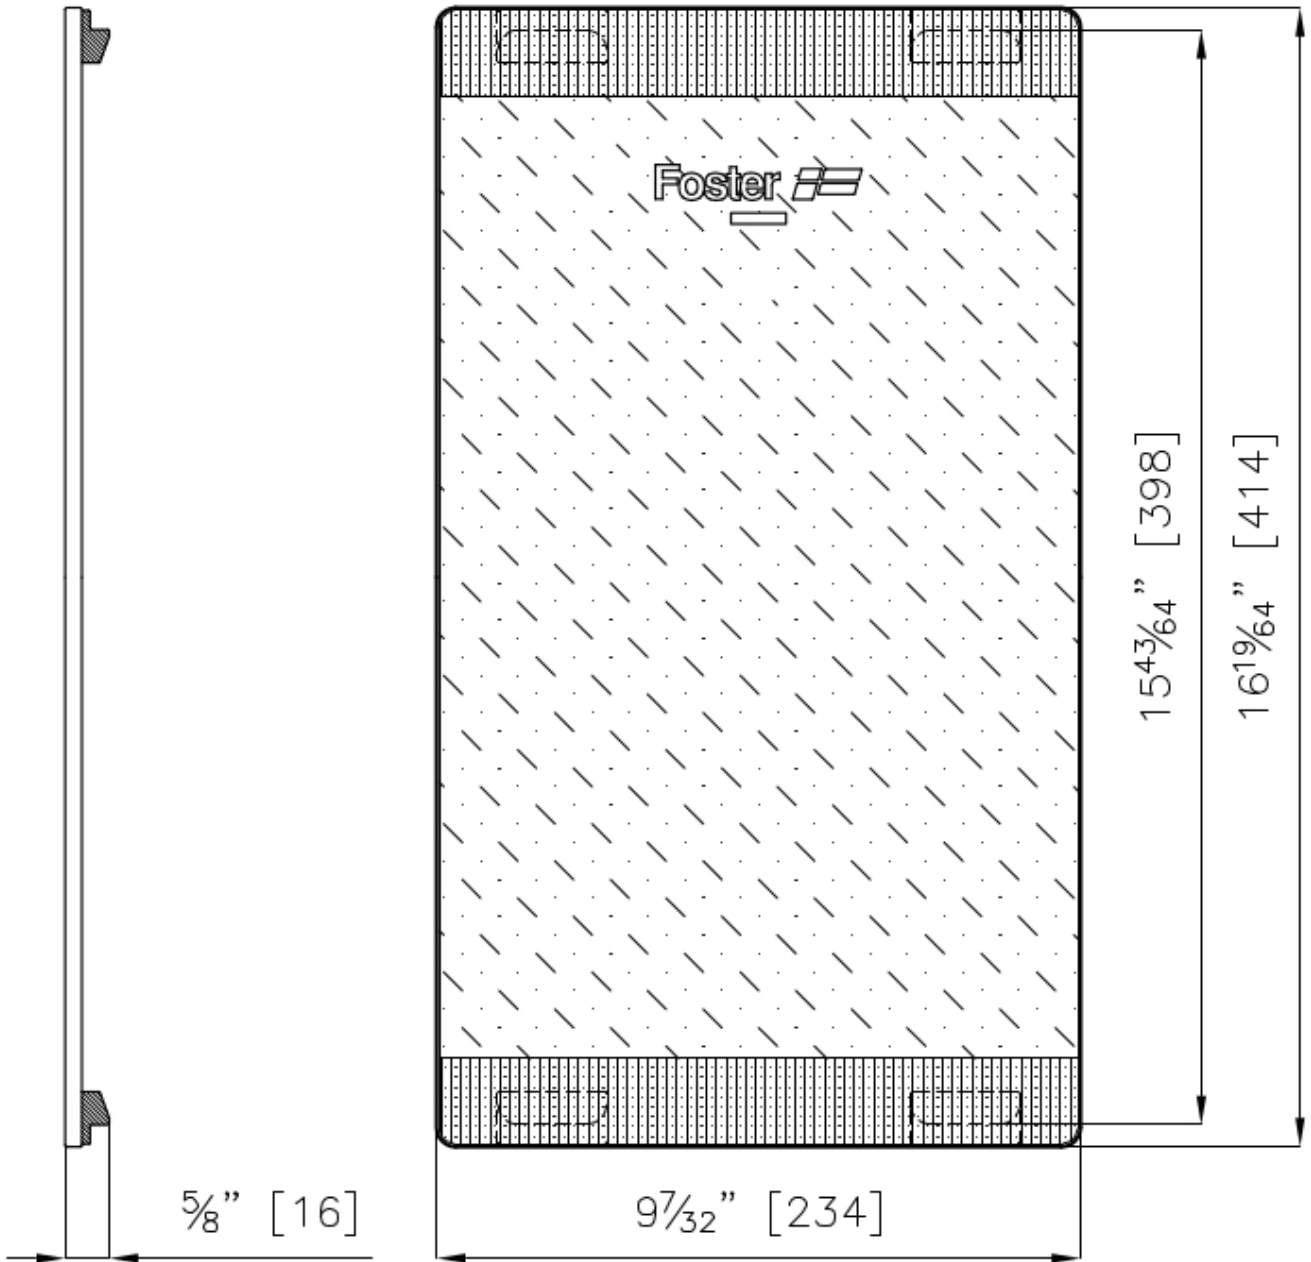

TECHNICAL DATA