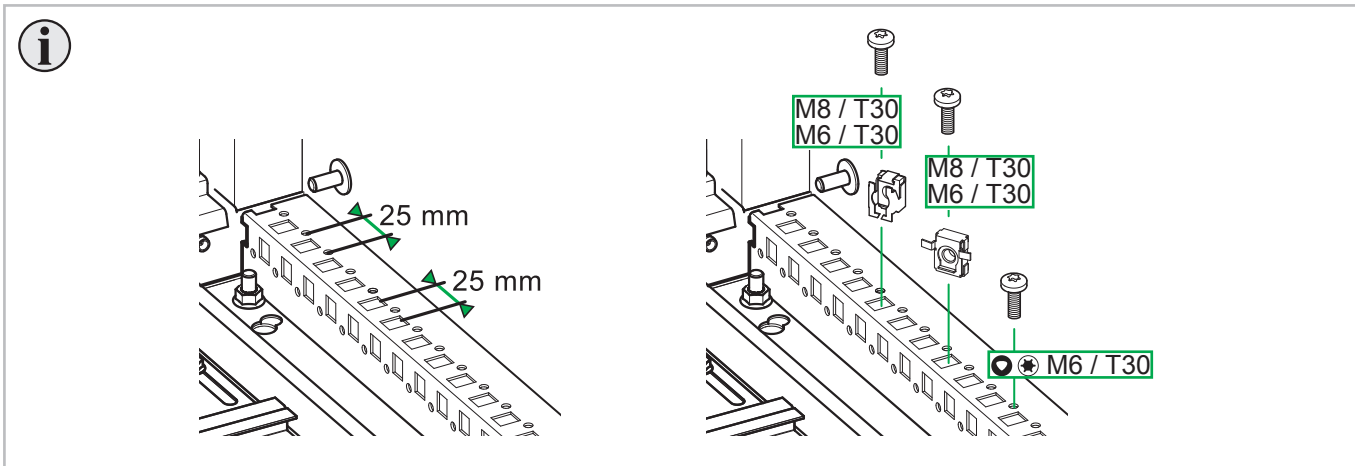

Spacial SDX

	<b>type 1</b> ● ⊕ M6 / T30 3 Nm 26,55 lb-in		<b>type 2</b> M6 / T30 3 Nm 26,55 lb-in		<b>type 3</b> M8 3 Nm 26,55 lb-in		<b>type 4</b> M6
---	--	---	--	---	--	---	---------------------

**A**