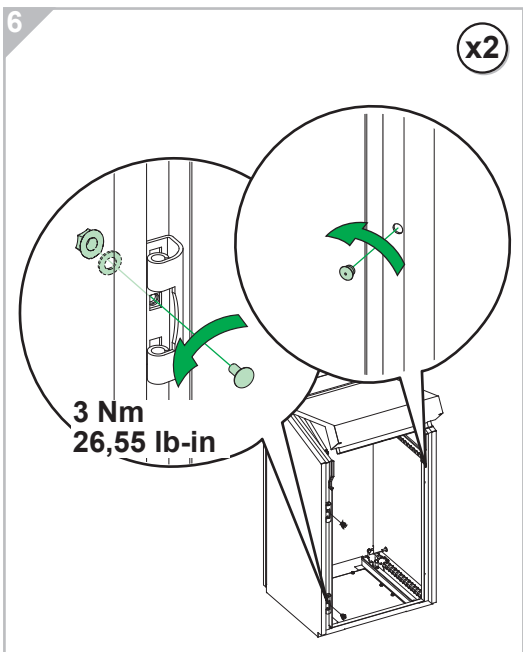

Spacial SDX

	<b>type 1</b> ● ⊕ M6 / T30 3 Nm 26,55 lb-in		<b>type 2</b> M6 / T30 3 Nm 26,55 lb-in		<b>type 3</b> M8 3 Nm 26,55 lb-in		<b>type 4</b> M6
---	--	---	--	---	--	---	---------------------

**A**

**A**