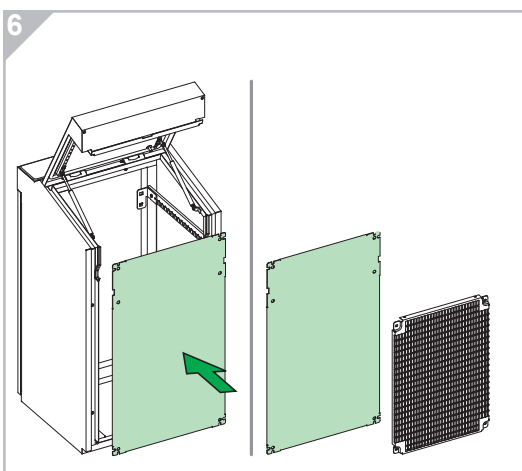

Spacial SDX

	<b>type 1</b> ● ⊕ M6 / T30 3 Nm 26,55 lb-in		<b>type 2</b> M6 / T30 3 Nm 26,55 lb-in		<b>type 3</b> M8 3 Nm 26,55 lb-in		<b>type 4</b> M6
---	--	---	--	---	--	---	---------------------

**A**