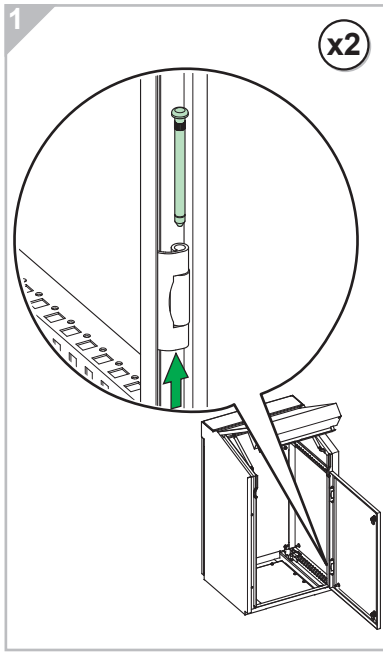

Spacial SDX

	<b>type 1</b> ● ⊕ M6 / T30 3 Nm 26,55 lb-in		<b>type 2</b> M6 / T30 3 Nm 26,55 lb-in		<b>type 3</b> M8 3 Nm 26,55 lb-in		<b>type 4</b> M6
---	--	---	--	---	--	---	---------------------

**A**