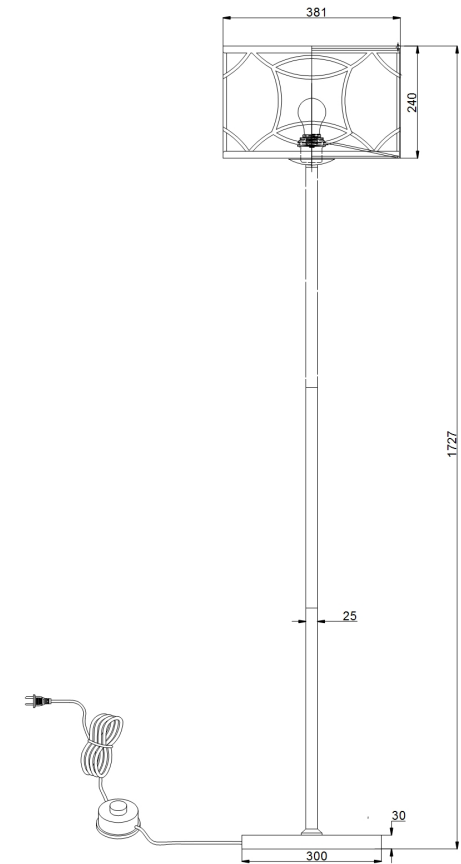

Instruction

Collection: HOUSE
Series: FIBI
Model: H310-FL-01-G
Mobile

- Mobile

1 x E27 (100W)

MAYTONI
DECORATIVE LIGHTING

www.maytoni.de