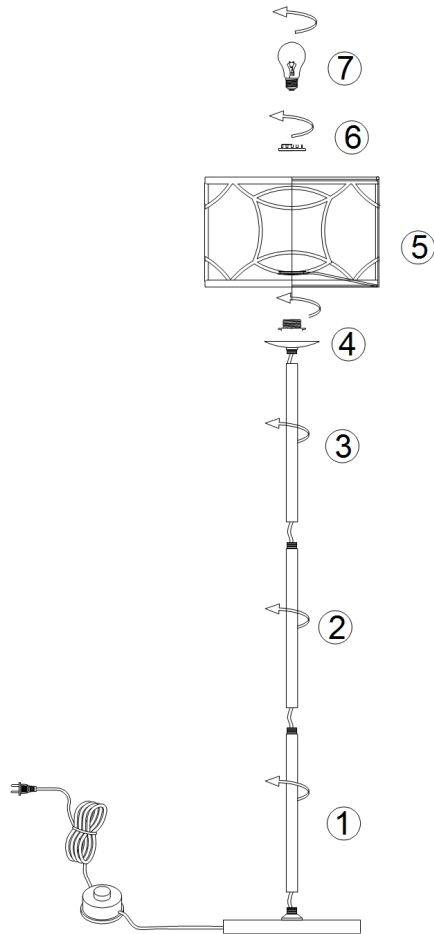

Instruction

Collection: HOUSE
Series: FIBI
Model: H310-FL-01-G
Mobile

- Mobile

1 x E27 (100W)

MAYTONI
DECORATIVE LIGHTING

www.maytoni.de