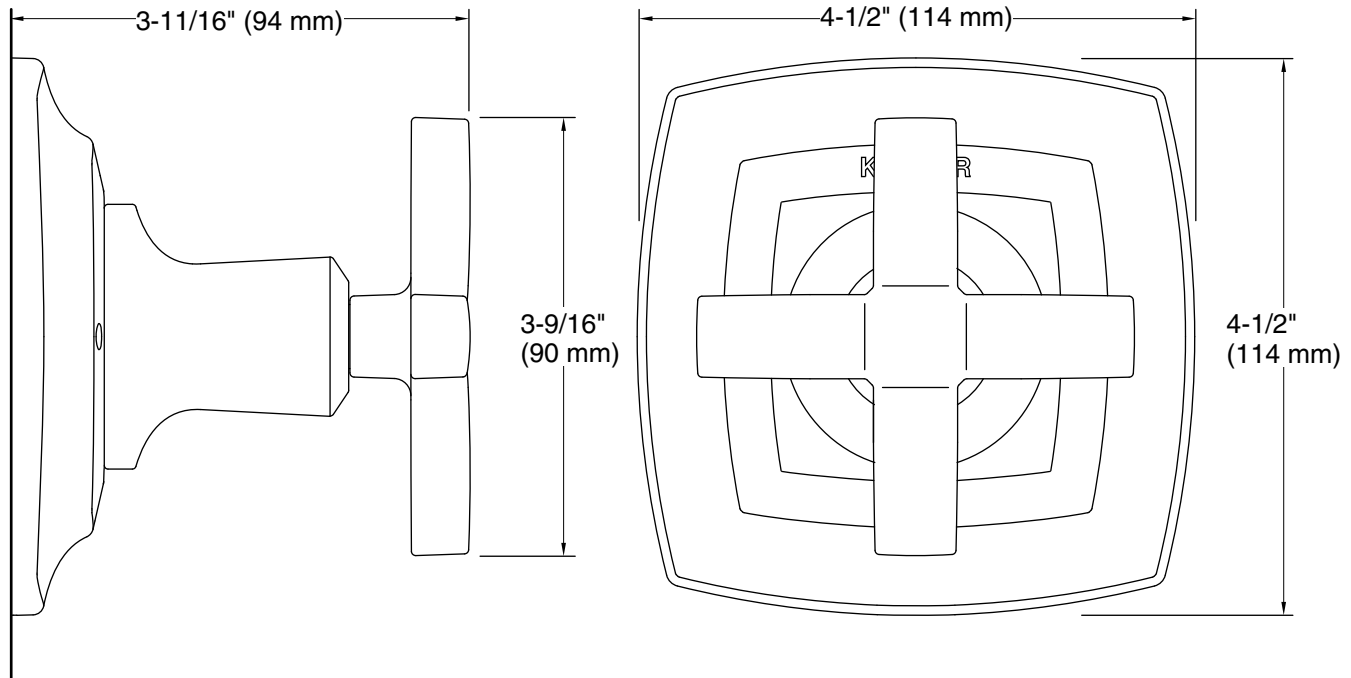

Technical Information

All product dimensions are nominal.

Notes

Install this product according to the installation instructions.

ADA compliant when installed to the specific requirements of these regulations.