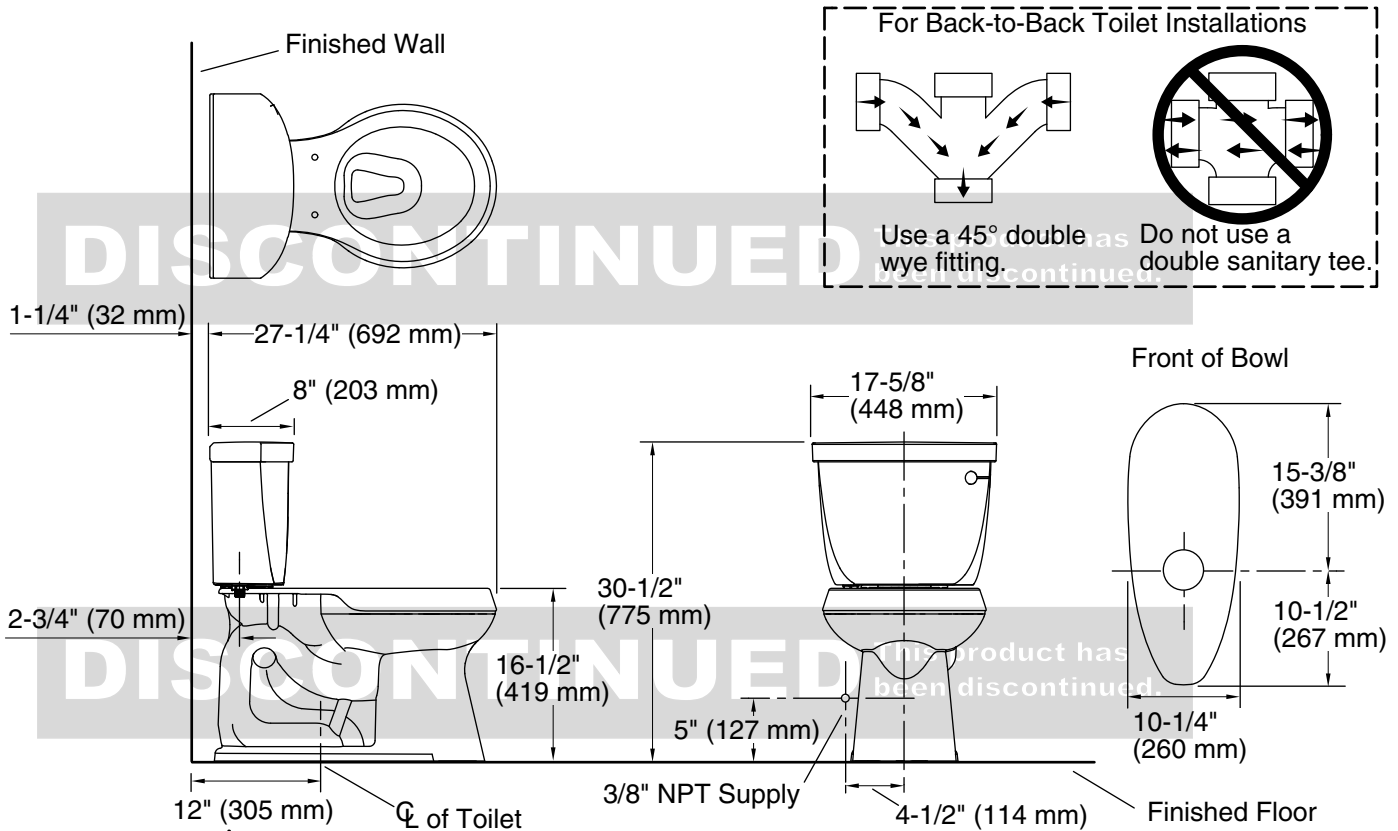

Cimarron® Comfort Height®

two-piece round-front 1.28 gpf toilet
K-3887-UR

Features

- Two-piece toilet.
- Round-front bowl offers an ideal solution for smaller baths and powder rooms.
- Comfort Height® feature offers chair-height seating that makes sitting down and standing up easier for most adults.
- Insuliner® tank liner minimizes condensation on the tank when exposed to high humidity.
- 1.28 gpf (4.8 lpf).
- 2-1/8" (54 mm) fully-glazed trapway.
- Includes Polished Chrome right-hand trip lever.
- Combination consists of the K-4347 bowl and the K-4166 tank.
- Coordinates with other products in the Cimarron collection.

Installation

- Standard 12" (305 mm) rough-in.
- DryLock® System saves installation time and helps prevent water leakage.
- Seat and supply line sold separately.

Water Conservation & Rebates

- Eligible for consumer rebates in some municipalities.

For the most current Specification Sheet, go to www.kohler.com.

4-8-2020 06:41 - US/CA

THE BOLD LOOK
OF **KOHLER**®

KOHLER®

Cimarron® Comfort Height® two-piece round-front 1.28 gpf toilet K-3887-UR

Technical Information

All product dimensions are nominal.

Toilet type:	Two-piece, Floor-mount
Waste Outlet:	Floor
Bowl shape:	Round-front
Flush type:	AquaPiston®
Trap passageway:	2-1/8" (54 mm)
Water Consumption	
Full:	1.28 gpf (4.8 lpf)
Water surface size:	11" x 9-1/4" (279 mm x 235 mm)
Rim to water surface:	5-1/4" (133 mm)
Rough-in:	12" (305 mm)
Seat-mounting holes:	5-1/2" (140 mm)