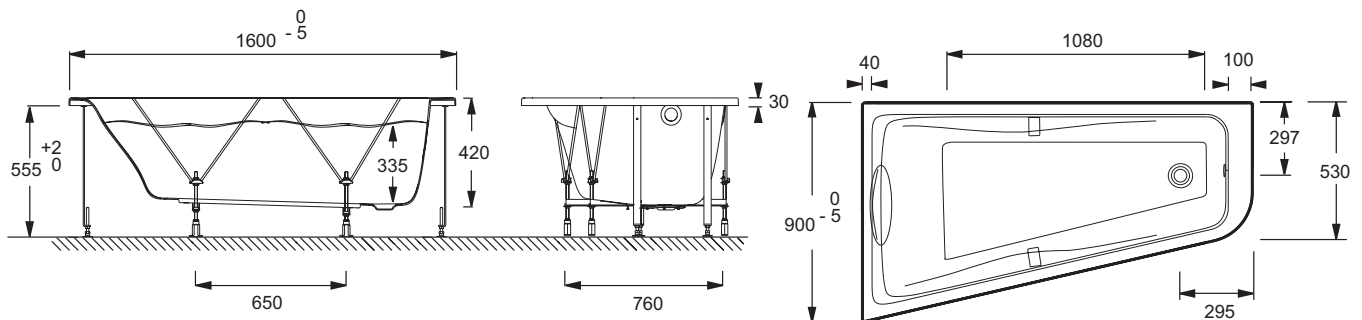

E60651

Collection: ODÉON UP

Finish*:

00 - White

Main features:

Features

- DIMENSIONS: 160 x 90 x 42 cm
- MATERIAL: Acrylic
- VOLUME (L): 170/100
- WASTE DIAMETER: 5,2 cm
- STEP: Not supplied
- OPTIONAL COORDINATING PANEL: Optional
- BATH WELL WIDTH: 40 cm
- CAN BE EQUIPPED WITH A WHIRLPOOL SYSTEM: Yes
- WEIGHT: 25.2 kg
- INSTALLATION TYPE: Corner
- SHAPE: Asymmetric
- FEET: Supplied
- WASTE : Not supplied
- BATH WELL LENGTH: 107,5 cm
- TWO-PERSON BATH: No
- GUARANTEE: 10 years

Consumer benefits

- COMFORT: Cushion included
- FUNCTIONAL : Chrome handgrips included

Installation benefits

- EASIER INSTALLATION: Model with self-supporting frame included

Required products

- E70174: Pop-up waste

Technical drawing

Product Specification: Asymmetric bath 160 x 90 cm, LH. E60651. Collection: ODÉON UP. DIMENSIONS: 160 x 90 x 42 cm. WEIGHT: 25.2 kg. MATERIAL: Acrylic. INSTALLATION TYPE: Corner. VOLUME (L): 170/100. SHAPE: Asymmetric. WASTE DIAMETER: 5,2 cm. FEET: Supplied. STEP: Not supplied. WASTE : Not supplied. OPTIONAL COORDINATING PANEL: Optional. BATH WELL LENGTH: 107,5 cm. BATH WELL WIDTH: 40 cm. TWO-PERSON BATH: No. CAN BE EQUIPPED WITH A WHIRLPOOL SYSTEM: Yes. GUARANTEE: 10 years.