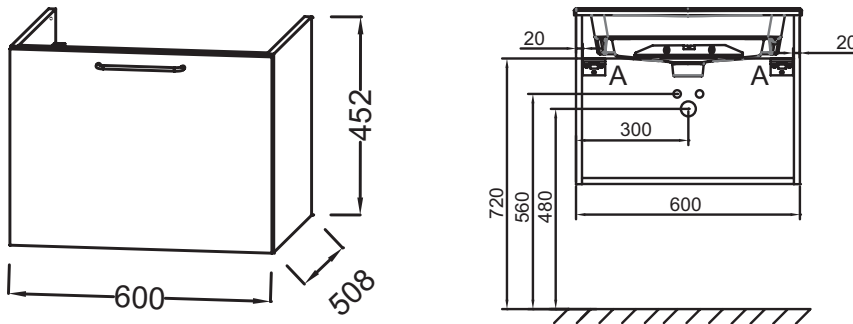

EB2510-R9

Collection: ODÉON RIVE GAUCHE

Finish*:

Main features:

Features

- DIMENSIONS: 60 x 50.80 x 45.20 cm
- MATERIAL: Lacquer or melamine
- NORMS AND REGULATION: NF
- VERSION: Black handle
- INSIDE FINISH: Grey
- ADDITIONAL INFORMATION: tap, vanity top/basin and fixings set not included
- WEIGHT: 18.3 kg
- INSTALLATION TYPE: Wall-hung
- STORAGE TYPE: Drawer
- HANDLE : Attached wire handle
- FIXING: Installer selects fixings set according to wall support

Technical drawing

Product Specification: Base unit for vanity top 60 cm, 1 upper drawer, black handle. EB2510-R9. Collection: ODÉON RIVE GAUCHE. DIMENSIONS: 60 x 50.80 x 45.20 cm. WEIGHT: 18.3 kg. MATERIAL: Lacquer or melamine. INSTALLATION TYPE: Wall-hung. NORMS AND REGULATION: NF. STORAGE TYPE: Drawer. VERSION: Black handle. HANDLE : Attached wire handle. INSIDE FINISH: Grey. FIXING: Installer selects fixings set according to wall support. ADDITIONAL INFORMATION: tap, vanity top/basin and fixings set not included.