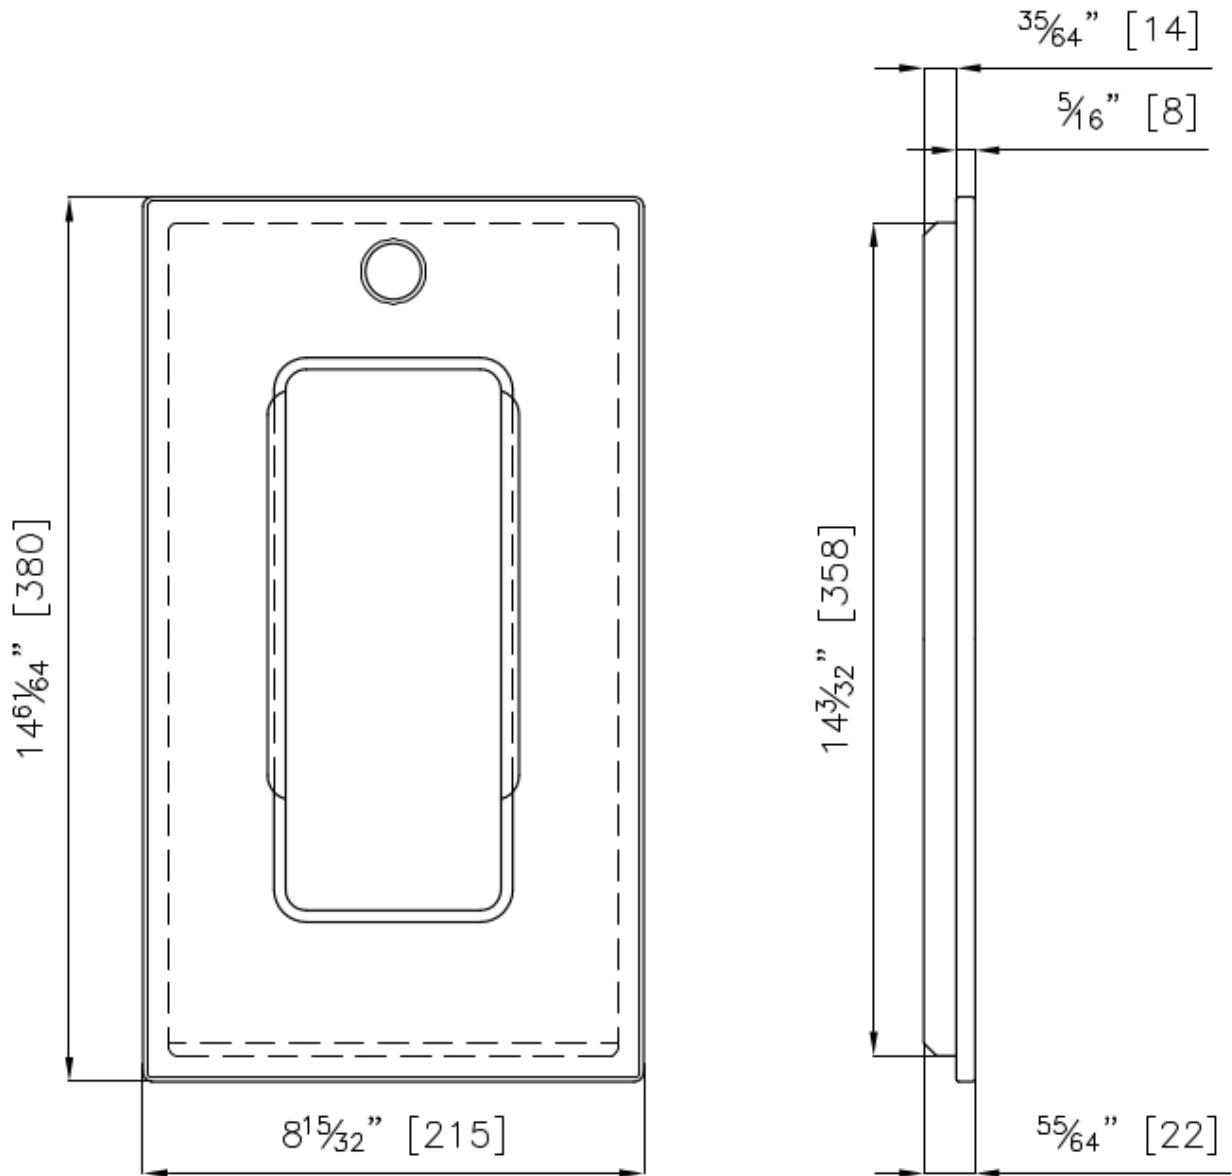

Graters kit with ring-holder and food collection tray 8159 101

Accessories e Complementi

Code: 8159 101

DETAILS

Product notes

WARNING:

On several models of sinks it's only usable in combination with the accessory 8644101

Sink accessories

HDPE cutting boards and kit

Dimensions

21,5x38 cm

TECHNICAL DATA

OPTIONAL ACCESSORIES

FINALMENTE, THE TOP
OUTDOOR EXPERIENCE