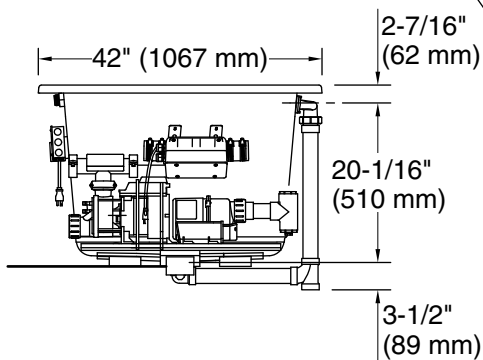

# Underscore® Rectangle

72" x 42" Heated BubbleMassage™ air bath w/ whirlpool

K-1174-XHGH

No change in measurements if connected with drain illustrated. (K-7272)

Drop-in Rim Detail

Blower Motor Access  
30" (762 mm) W x 15" (381 mm) H Min

## Technical Information

All product dimensions are nominal.

Installation:	Drop-in, Undermount
Drain location:	Center
Basin area, bottom:	45-3/4" x 32" (1162 mm x 813 mm)
Basin area, top:	66" x 36" (1676 mm x 914 mm)
Weight:	203 lbs (92.1 kg)
Minimum floor load:	64.1 lbs/ft² (313 kg/m²)
Water depth:	19" (483 mm)
Water capacity:	139 gal (526.2 L)
Cutout:	Drop-in, 71-1/2" x 41-1/2" (1816 mm x 1054 mm)
Electrical component rating:	Blower: 120 V, 10 A, 60 Hz Air bath: 120 V, 5 A, 60 Hz