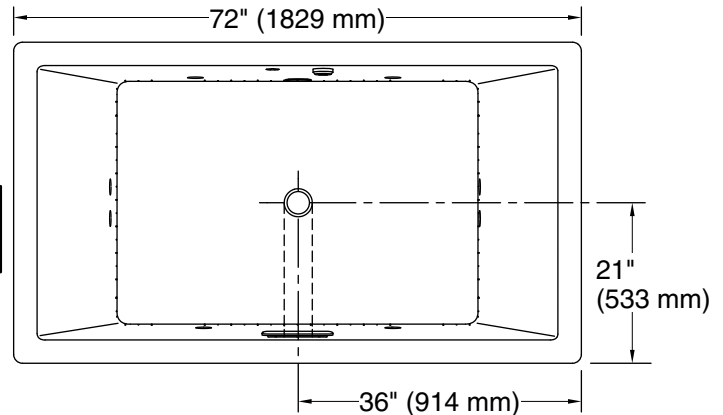

# Underscore® Rectangle

72" x 42" Heated BubbleMassage™ air bath w/ whirlpool

K-1174-XHGH

No change in measurements if connected with drain illustrated. (K-7272)

Drop-in Rim Detail

Blower Motor Access  
30" (762 mm) W x 15" (381 mm) H Min

Lumbar Angle 33°