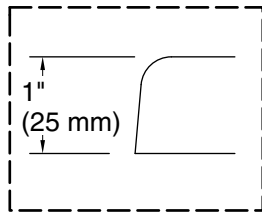

# Underscore® Rectangle

72" x 42" Heated BubbleMassage™ air bath w/ whirlpool

K-1174-XHGH

No change in measurements if connected with drain illustrated. (K-7272)

Drop-in Rim Detail

Blower Motor Access  
30" (762 mm) W x 15" (381 mm) H Min