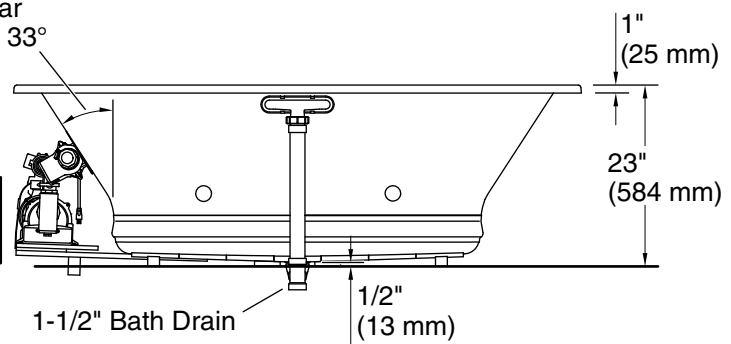

Lumbar Angle 33°