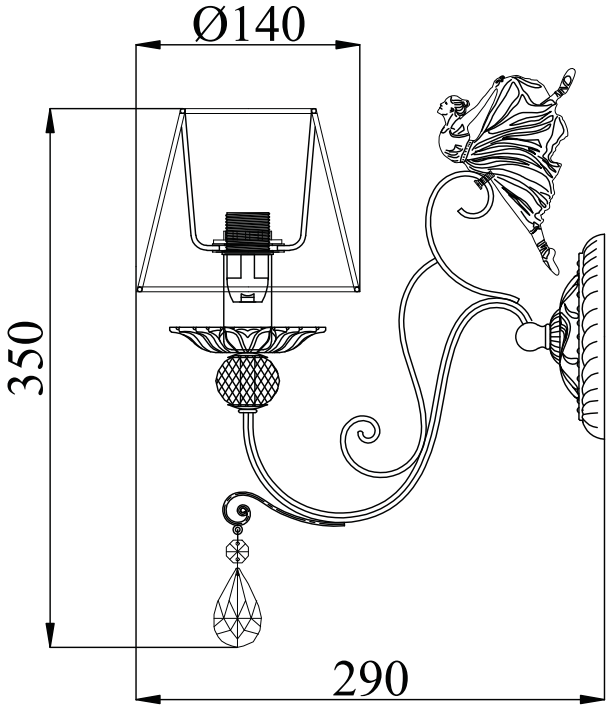

Instruction

Collection: Elegant
Series: Elina
Model: ARM222-01-N
Wall-mounted

A=1

– Wall-mounted

1 x E14 (40w)

MAYTONI
DECORATIVE LIGHTING

www.maytoni.de