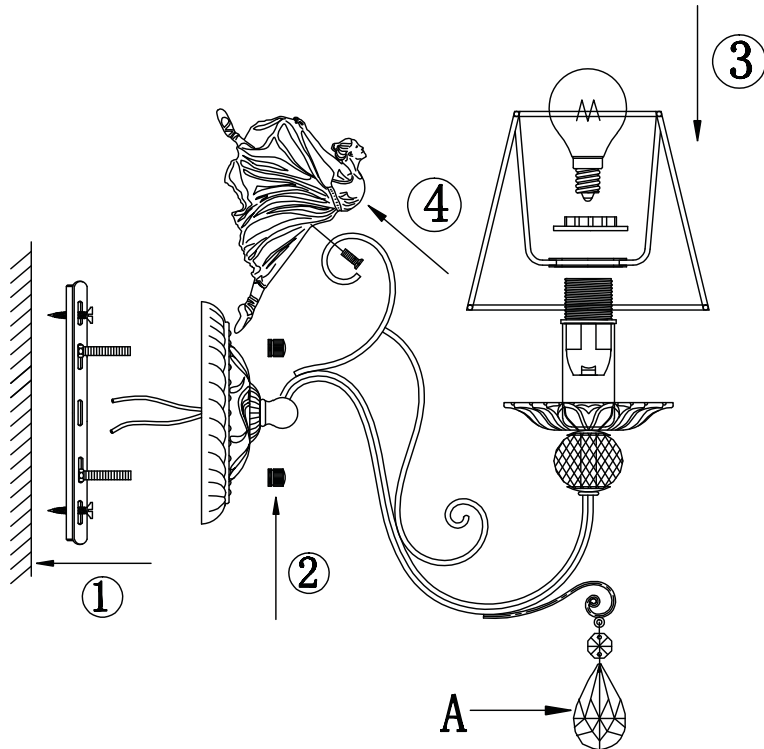

Instruction

Collection: Elegant
Series: Elina
Model: ARM222-01-N
Wall-mounted

A=1

– Wall-mounted

1 x E14 (40w)

MAYTONI
DECORATIVE LIGHTING

www.maytoni.de