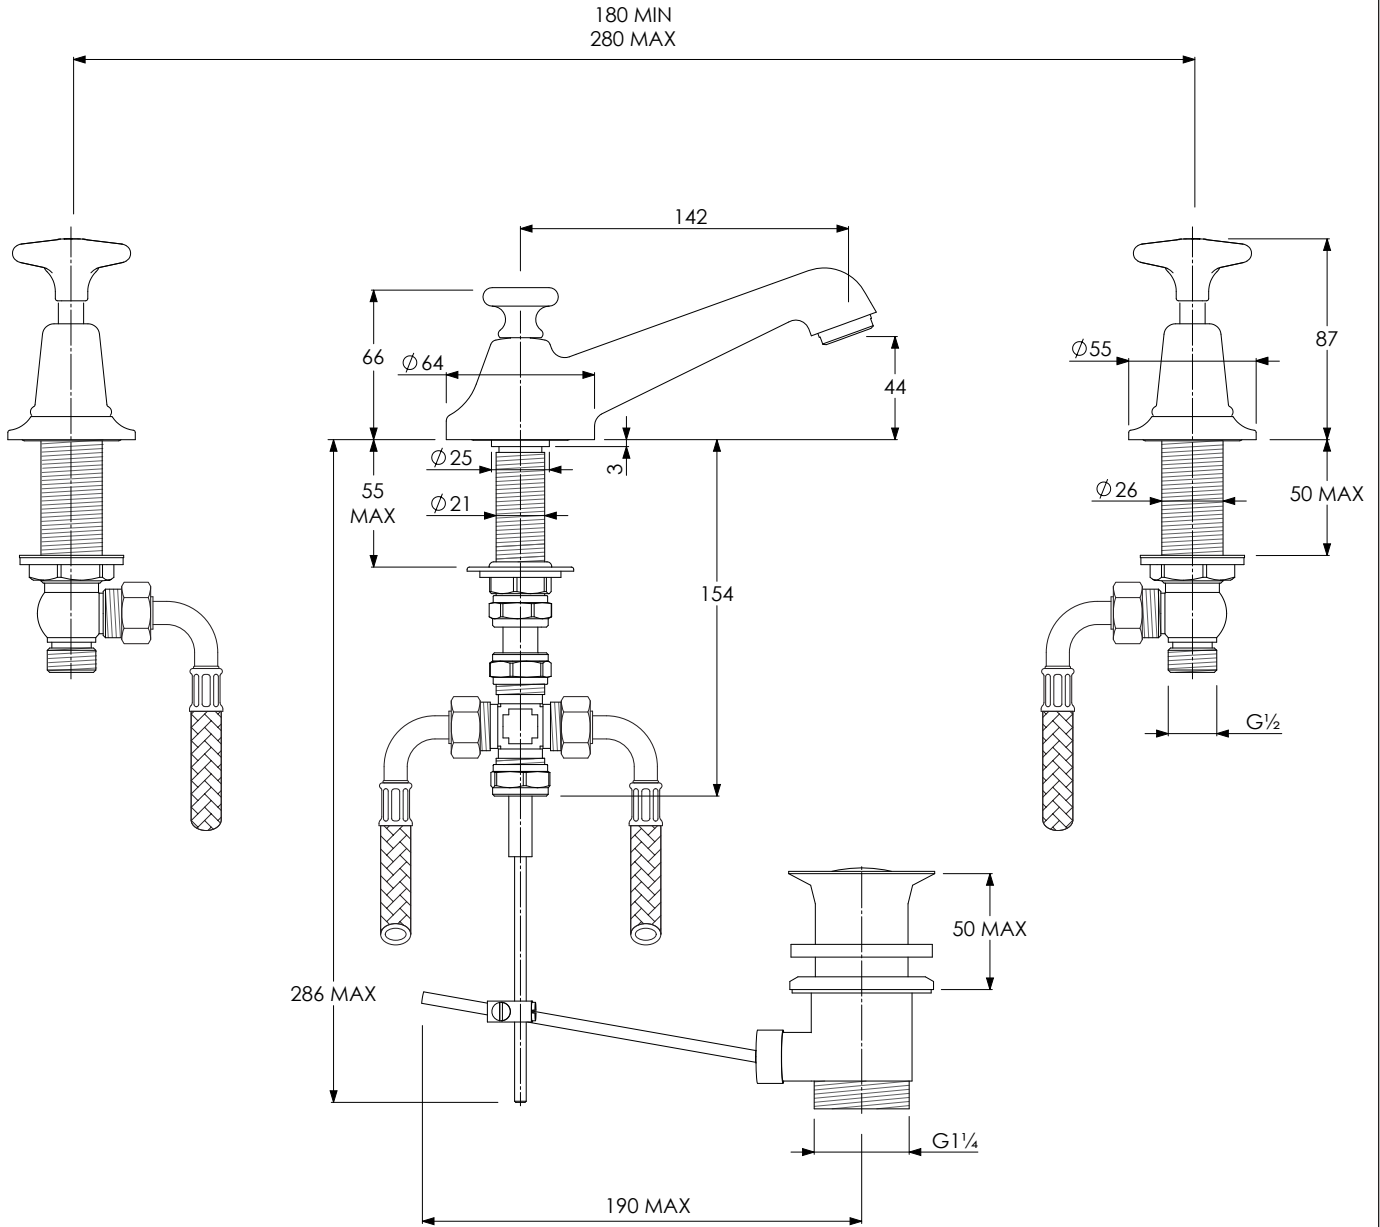

# LS1220

CLASSIC BASIN MIXER WITH STAR HANDLES  
AND POP-UP WASTE

DIMENSIONAL DATA SHEET

DATE: 04/08/2020

REVISION: B

COPYRIGHT © LBIP LTD. ALL RIGHTS RESERVED

DIMENSIONS IN MILLIMETRES

WHILST EVERY EFFORT IS MADE TO ENSURE THE ACCURACY OF THESE DATA SHEETS THEY ARE SUBJECT TO CHANGE WITHOUT NOTICE AS PART OF THE COMPANY'S PRODUCT DEVELOPMENT PROCESS