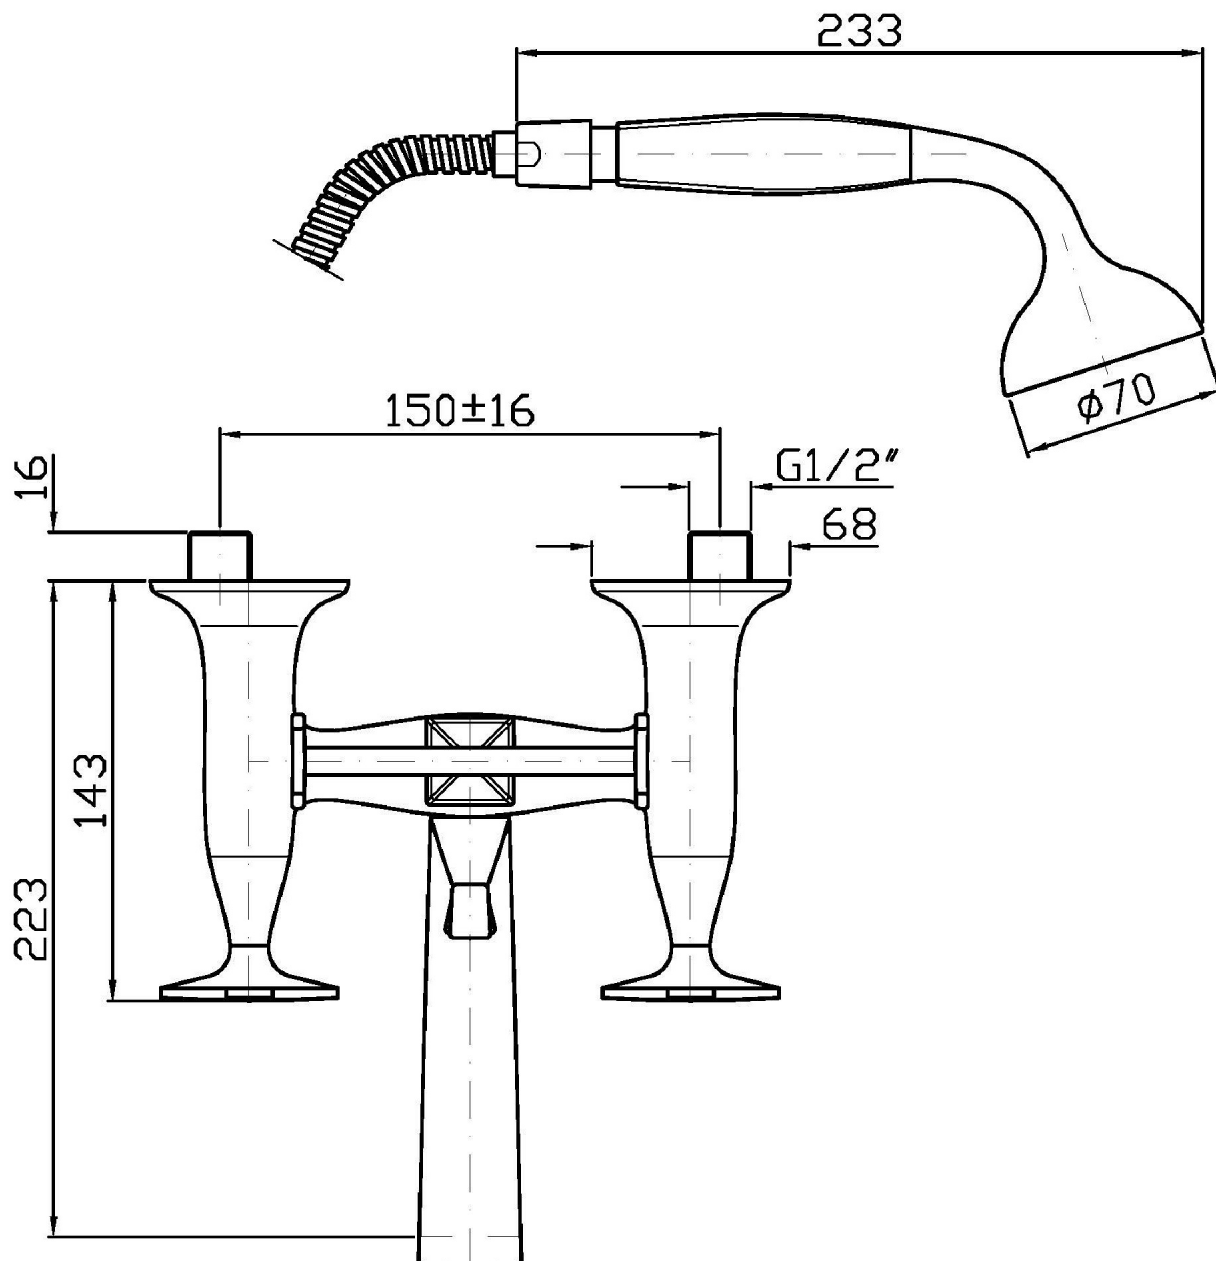

## BELLAGIO

ZB1228

Gruppo esterno vasca-doccia. / Exposed bath-shower mixer.

Gruppo esterno vasca-doccia con deviatore, doccetta, flessibile da 1500 mm.

Exposed bath-shower mixer with diverter, handshower, 1500 mm flexible hose.

## BELLAGIO

ZB1228

Disegno Complessivo / Overall Drawing

## BELLAGIO

ZB1228

Pesi e Misure / Weights and Sizes

Peso ( Kg ) Weight ( lb )	4,80 ( Kg )	10,58 ( lb )
Volume test ( dc3 ) - ( in3 )	19,51 ( dc3 )	1190,57 ( in3 )
h ( mm ) - ( in )	240,00 ( mm )	9,45 ( in )
L1 ( mm ) - ( in )	250,00 ( mm )	9,84 ( in )
L2 ( mm ) - ( in )	325,00 ( mm )	12,80 ( in )