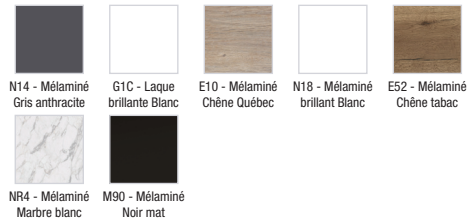

EB2512-R8

Collection: ODÉON RIVE GAUCHE

Finish*:

Main features:

Features

- DIMENSIONS: 80 x 50.80 x 45.20 cm
- MATERIAL: Lacquer or melamine
- NORMS AND REGULATION: NF
- VERSION: Gold handle
- INSIDE FINISH: Grey
- ADDITIONAL INFORMATION: tap, vanity top/basin and fixings set not included

Installation benefits

- EASY INSTALLATION: Assembled cabinet

Required products

- EB2564: Vanity top frosted glass 101 cm
- EXAW112-Z: Vanity top 80 cm

Technical drawing

Product Specification: Base unit for vanity top 80 cm, 1 upper drawer, gold handle. EB2512-R8. Collection: ODÉON RIVE GAUCHE. DIMENSIONS: 80 x 50.80 x 45.20 cm. WEIGHT: 21.7 kg. MATERIAL: Lacquer or melamine. INSTALLATION TYPE: Wall-hung. NORMS AND REGULATION: NF. STORAGE TYPE: Drawer. VERSION: Gold handle. HANDLE : Attached wire handle. INSIDE FINISH: Grey. FIXING: Installer selects fixings set according to wall support. ADDITIONAL INFORMATION: tap, vanity top/basin and fixings set not included.