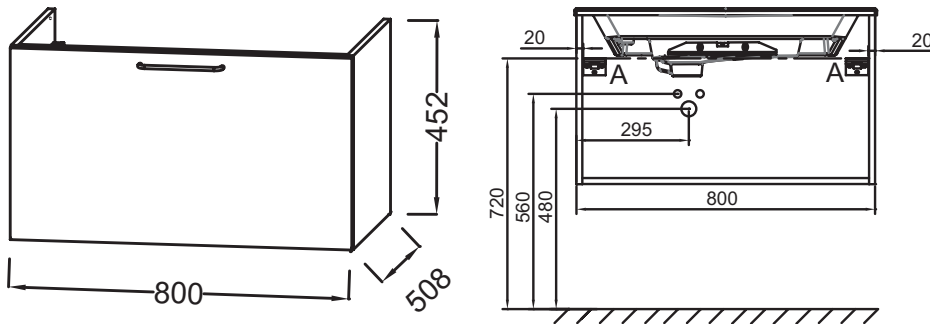

EB2512-R8

Collection: ODÉON RIVE GAUCHE

Finish*:

Main features:

Features

- DIMENSIONS: 80 x 50.80 x 45.20 cm
- MATERIAL: Lacquer or melamine
- NORMS AND REGULATION: NF
- VERSION: Gold handle
- INSIDE FINISH: Grey
- ADDITIONAL INFORMATION: tap, vanity top/basin and fixings set not included

- WEIGHT: 21.7 kg
- INSTALLATION TYPE: Wall-hung
- STORAGE TYPE: Drawer
- HANDLE : Attached wire handle
- FIXING: Installer selects fixings set according to wall support

Consumer benefits

- SOUND COMFORT: Drawers equipped with a damper close system
- PERFECT FINISH: Wide choice of finishes

Installation benefits

- EASY INSTALLATION: Assembled cabinet

Required products

- EB2564: Vanity top frosted glass 101 cm
- EXAW112-Z: Vanity top 80 cm

Technical drawing

Product Specification: Base unit for vanity top 80 cm, 1 upper drawer, gold handle. EB2512-R8. Collection: ODÉON RIVE GAUCHE. DIMENSIONS: 80 x 50.80 x 45.20 cm. WEIGHT: 21.7 kg. MATERIAL: Lacquer or melamine. INSTALLATION TYPE: Wall-hung. NORMS AND REGULATION: NF. STORAGE TYPE: Drawer. VERSION: Gold handle. HANDLE : Attached wire handle. INSIDE FINISH: Grey. FIXING: Installer selects fixings set according to wall support. ADDITIONAL INFORMATION: tap, vanity top/basin and fixings set not included.