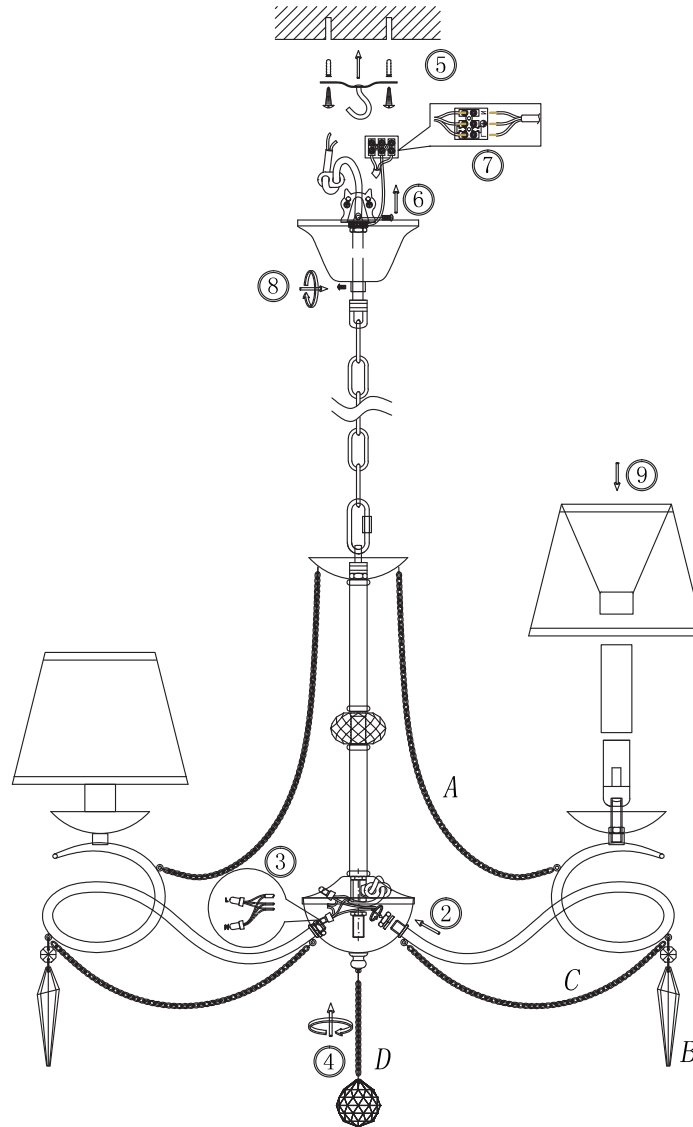

FREYA
TRADITION OF QUALITY

INSTRUCTION

MODEL: FR2909-PL-05-CH

5 X E14 (40W)

FREYA-LIGHT.COM