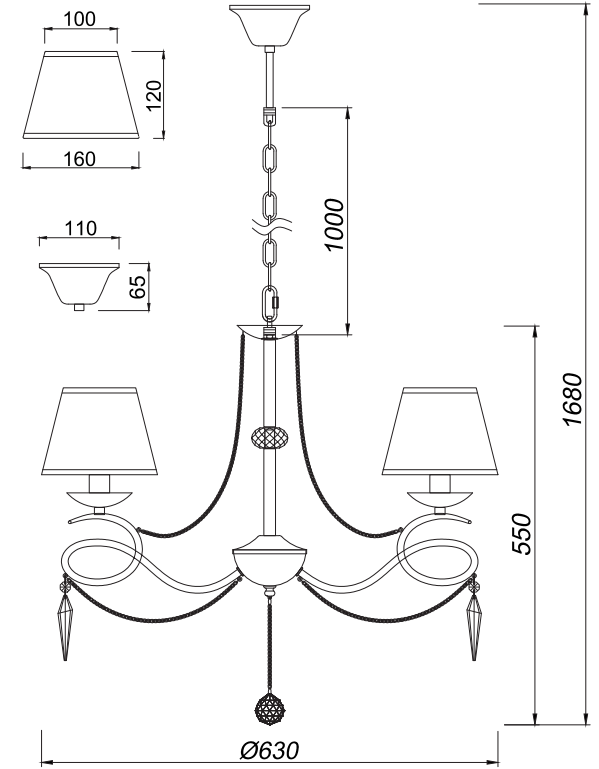

FREYA
TRADITION OF QUALITY

INSTRUCTION

MODEL: FR2909-PL-05-CH

5 X E14 (40W)

FREYA-LIGHT.COM