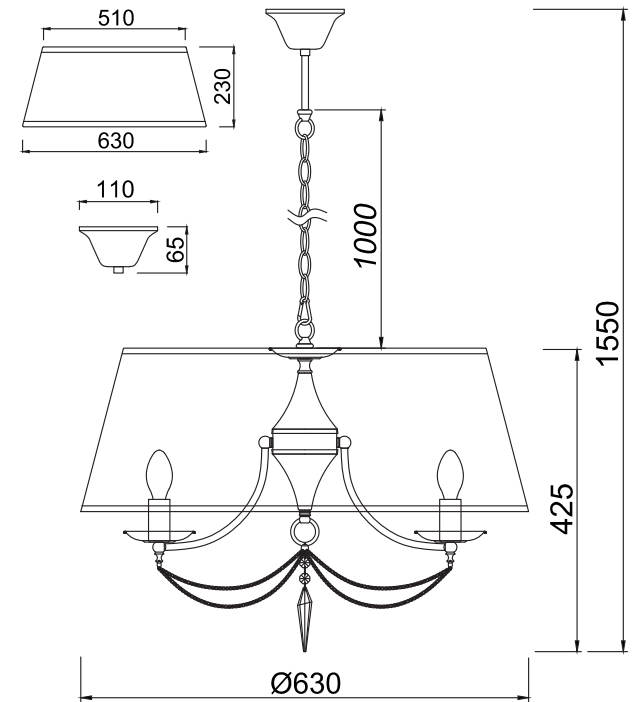

# INSTRUCTION

**MODEL:** FR2908-PL-05C-BZ  
CHANDELIER

5 X E14 (40W)

FREYA-LIGHT.COM