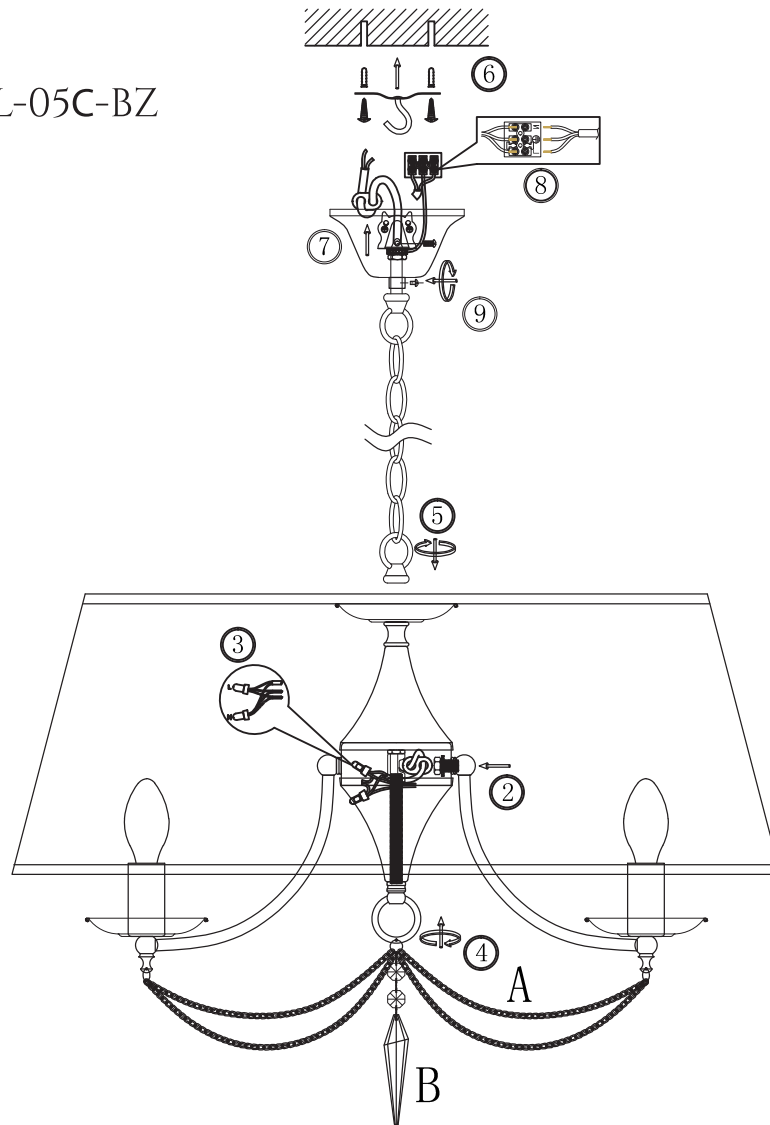

# INSTRUCTION

**MODEL:** FR2908-PL-05C-BZ  
CHANDELIER

5 X E14 (40W)

FREYA-LIGHT.COM