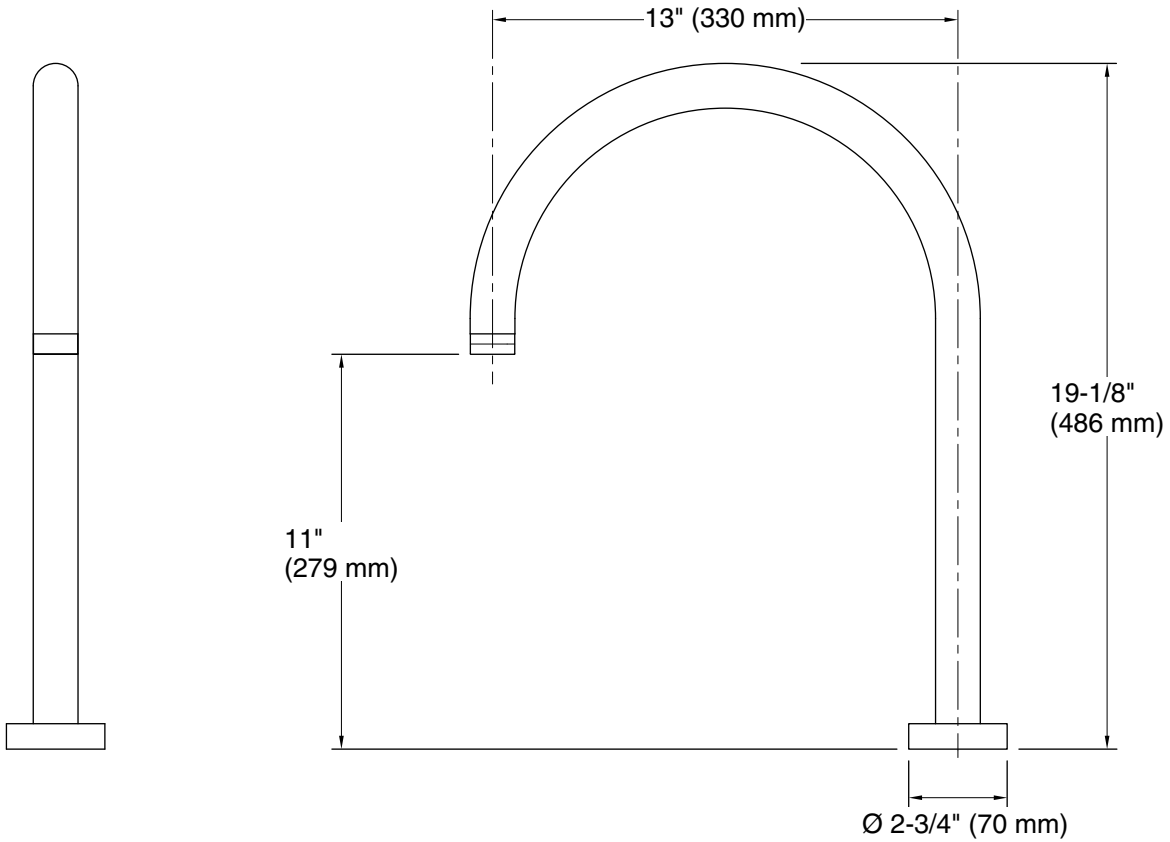

## Installation

- Deck-mount.
- High arch, non-diverter spout with slip-fit connection.

**Technical Information**

All product dimensions are nominal.

**Notes**

Install this product according to the installation guide.