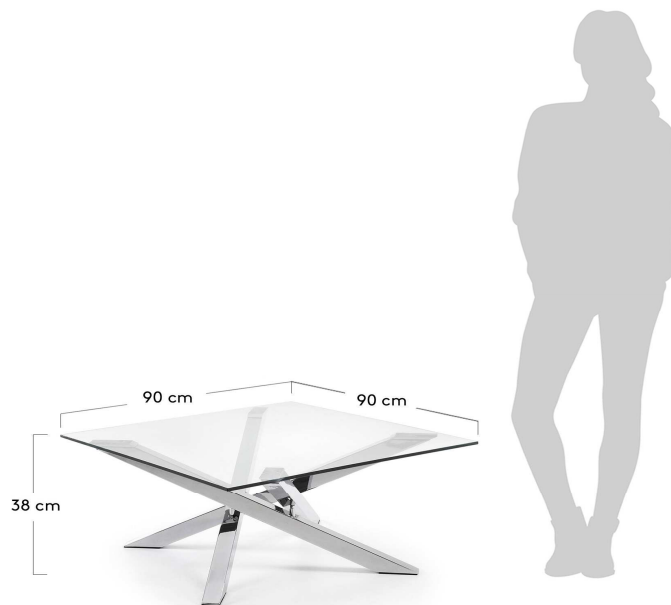

technical drawings

product features

use (domestic/office)	Domestic
appliance (inner/outer)	Inner
number of doors	
number of drawers	
fittings description	Screws
max. load (Kg)	40
material	Tempered glass
finishing