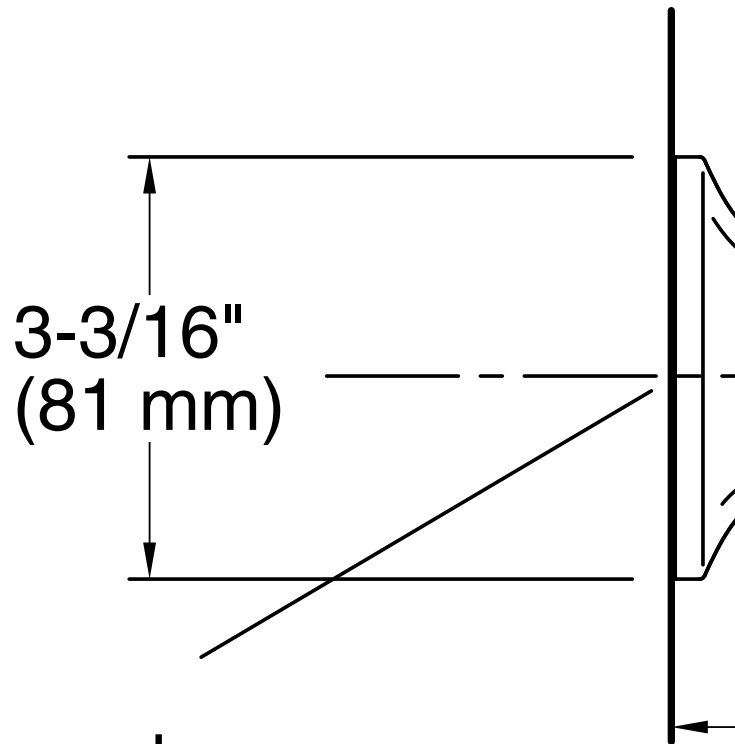

Features

- 6-13/16" non-diverter spout with 1/2" NPT connection.
- Coordinates with Margaux faucets, accessories, and showering components to complete your bathroom.

Material

- KOHLER finishes resist corrosion and tarnishing.
- Premium metal construction for durability and reliability.

extend $7/16''$ (11 mm) beyond finished wall.

Technical Information

All product dimensions are nominal.

Notes

Install this product according to the installation guide.